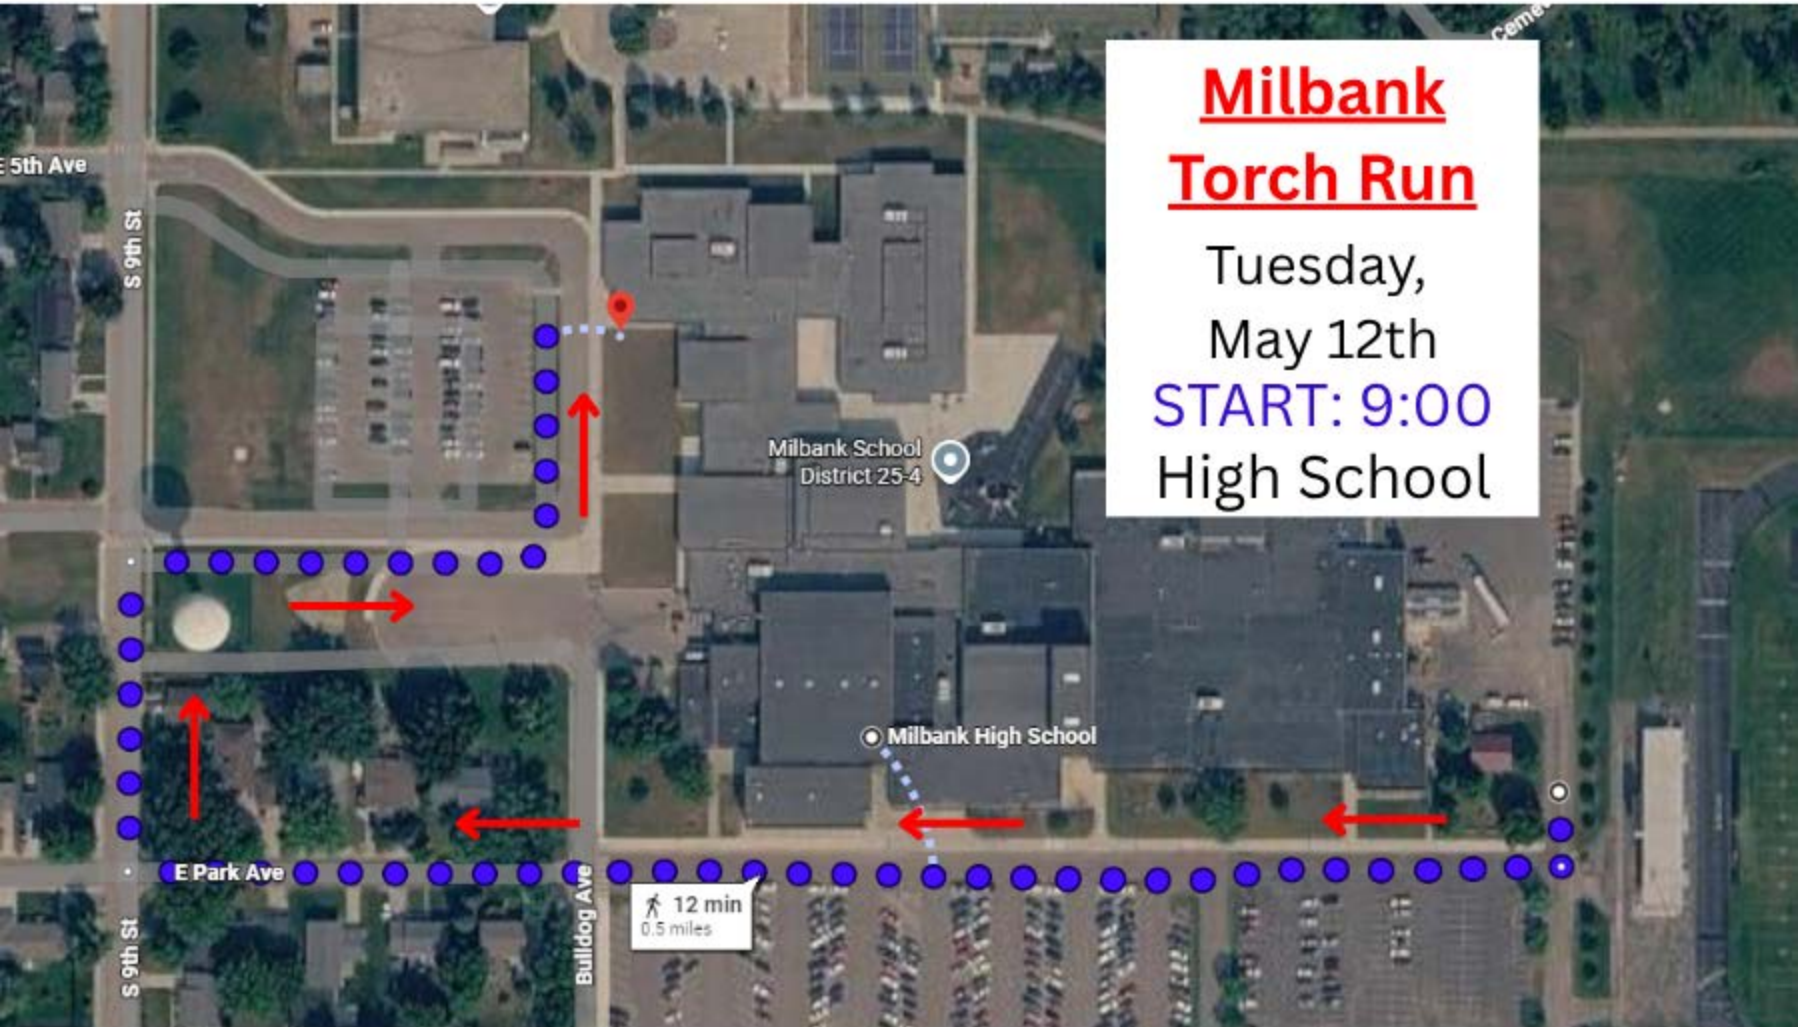

Milbank Torch Run

Tuesday,
May 12th
START: 9:00
High School