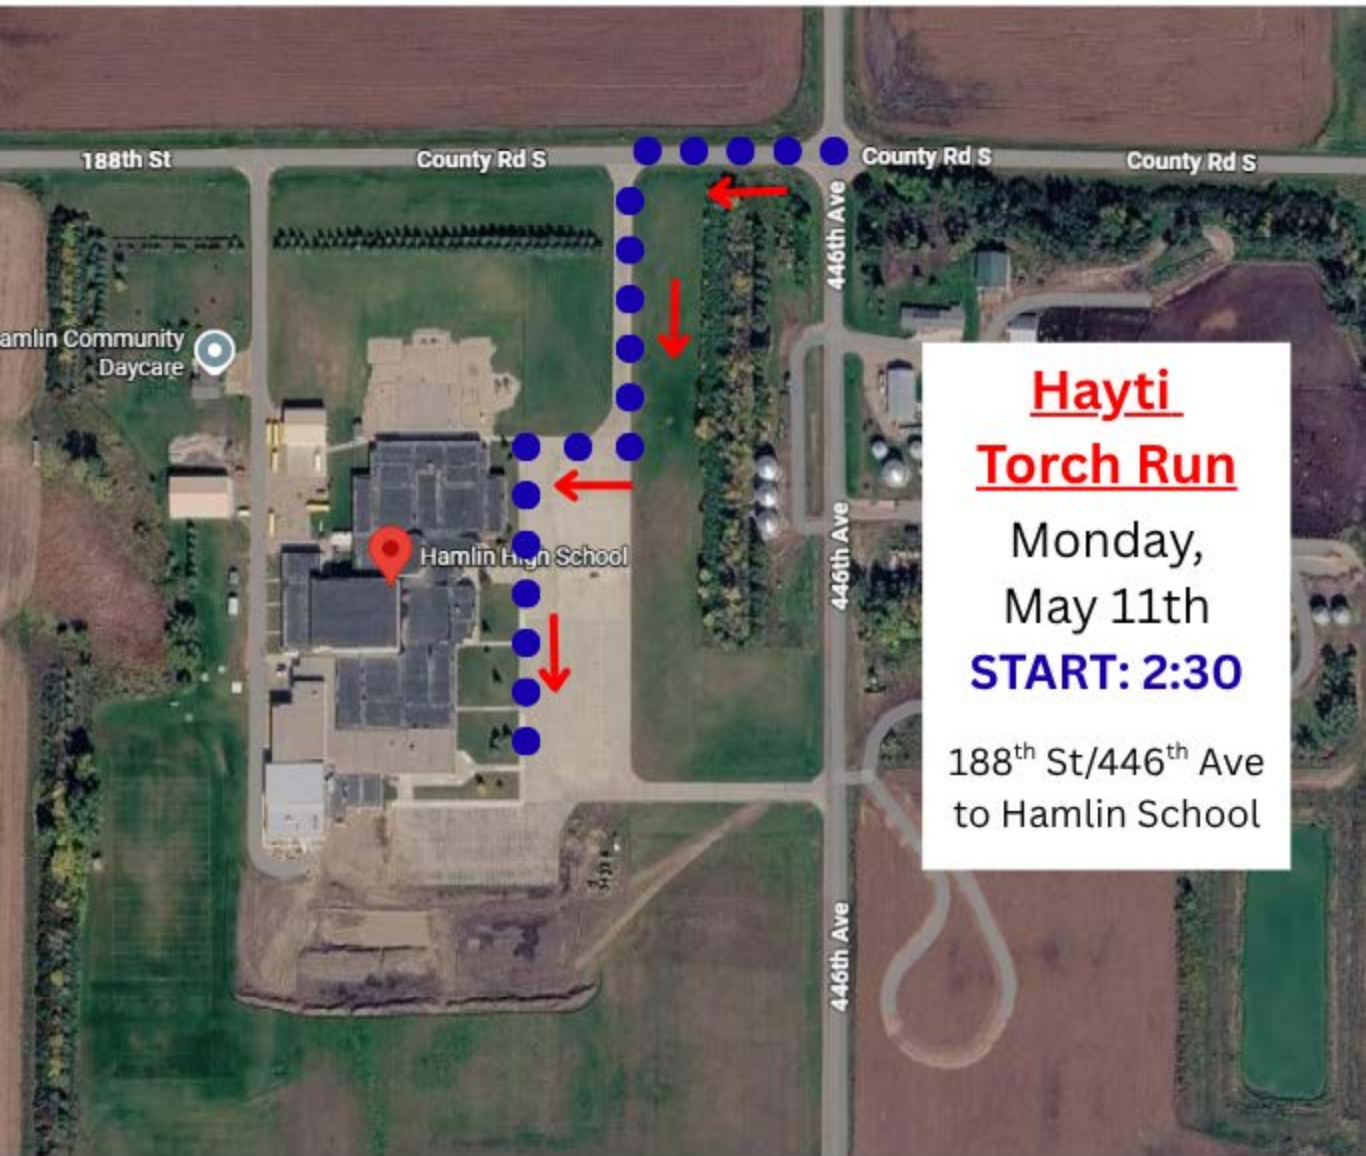

Hayti
Torch Run

Monday,
May 11th

START: 2:30

188th St/446th Ave
to Hamlin School