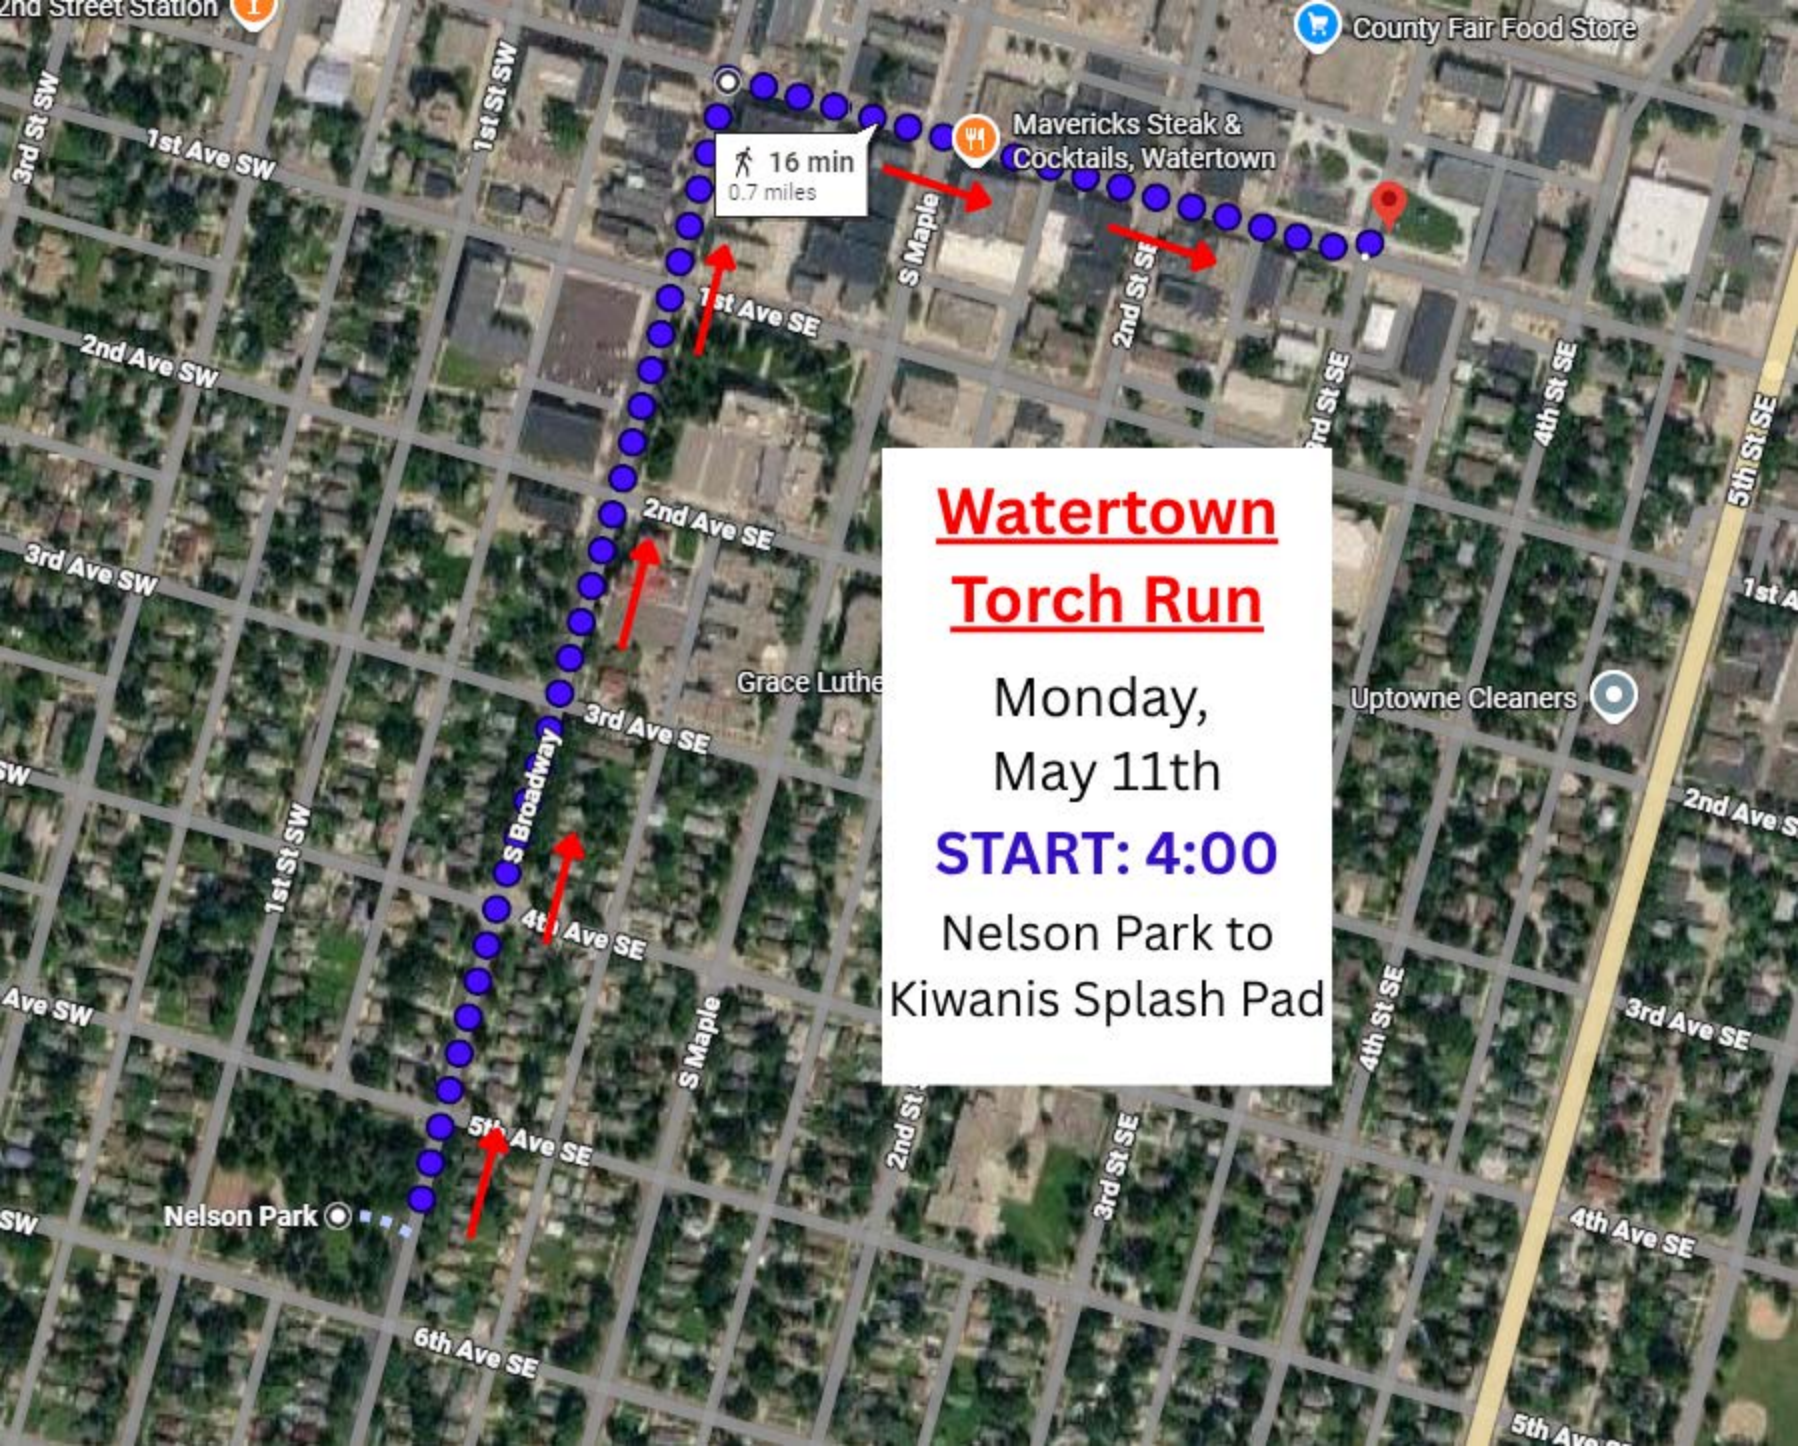

Main St

S 5th Ave

6th Ave

Hayti
Torch Run

Monday,
May 11th

START: 2:30

188th St/446th Ave
to Hamlin School

Watertown Torch Run