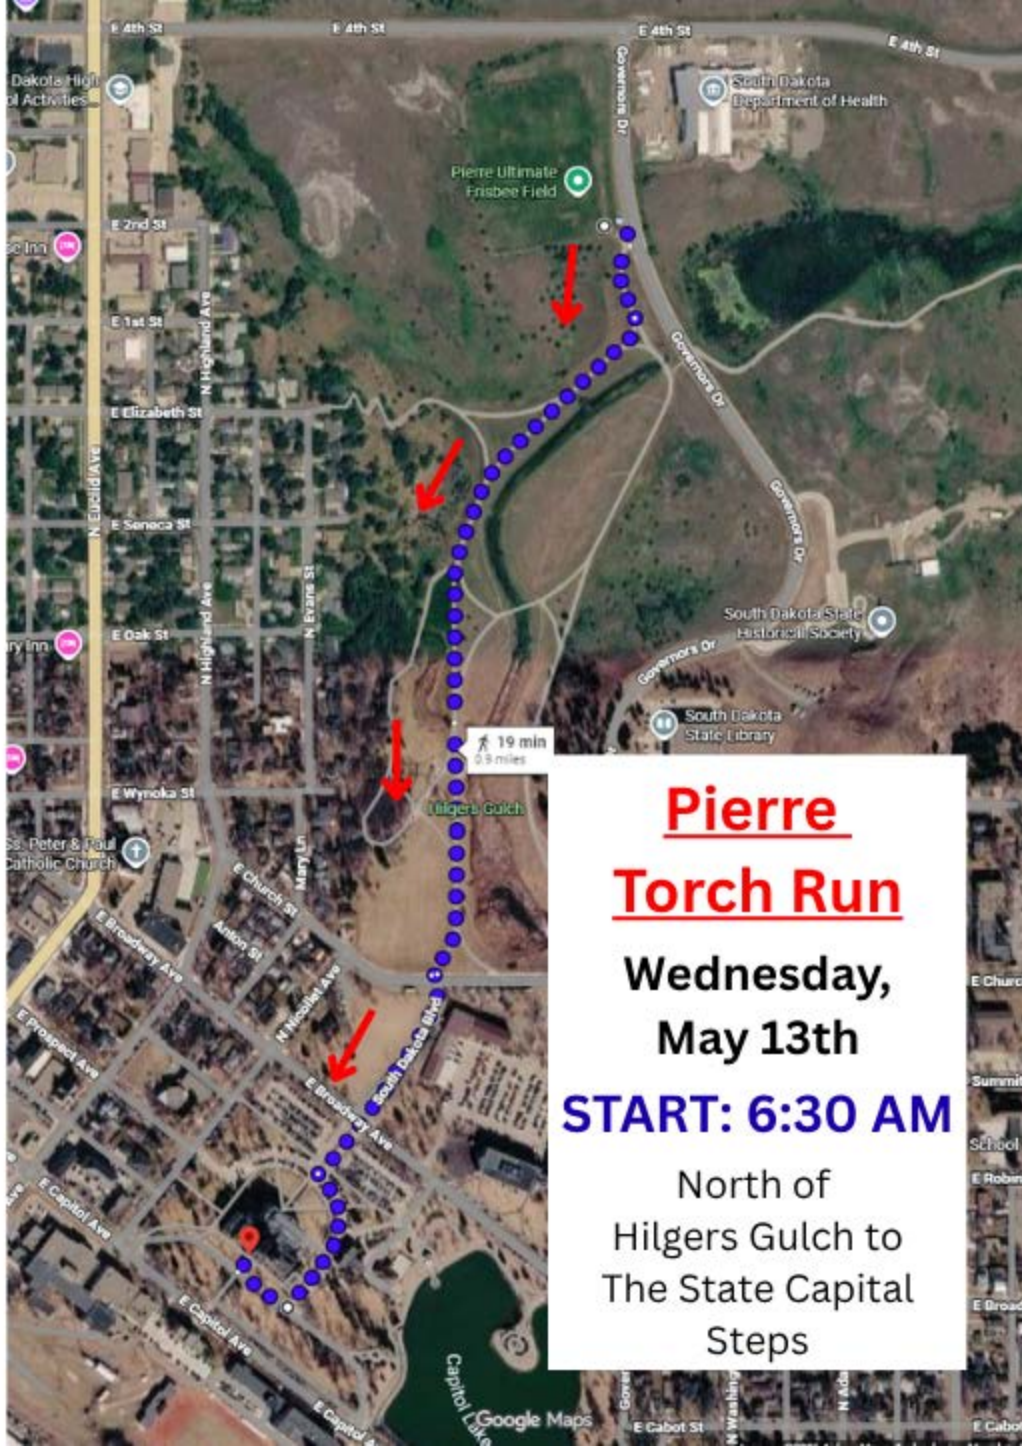

Sioux Falls Torch Run

Monday,
May 11th

START: 8:30

 **Run**
 **Walk**

305 W 4th St to Falls Park

Parking lot

Falls Park

Jacobson Plaza
at the Falls

🚶 21 min
1 mile

Hilgers Gulch

Rawlins
Municipal Library

E Church St

E Church St

Mary Ln

on Ave

Pierre
Torch Run
Wednesday,
May 13th
START: 6:30 AM
North of
Hilgers Gulch to
The State Capital
Steps