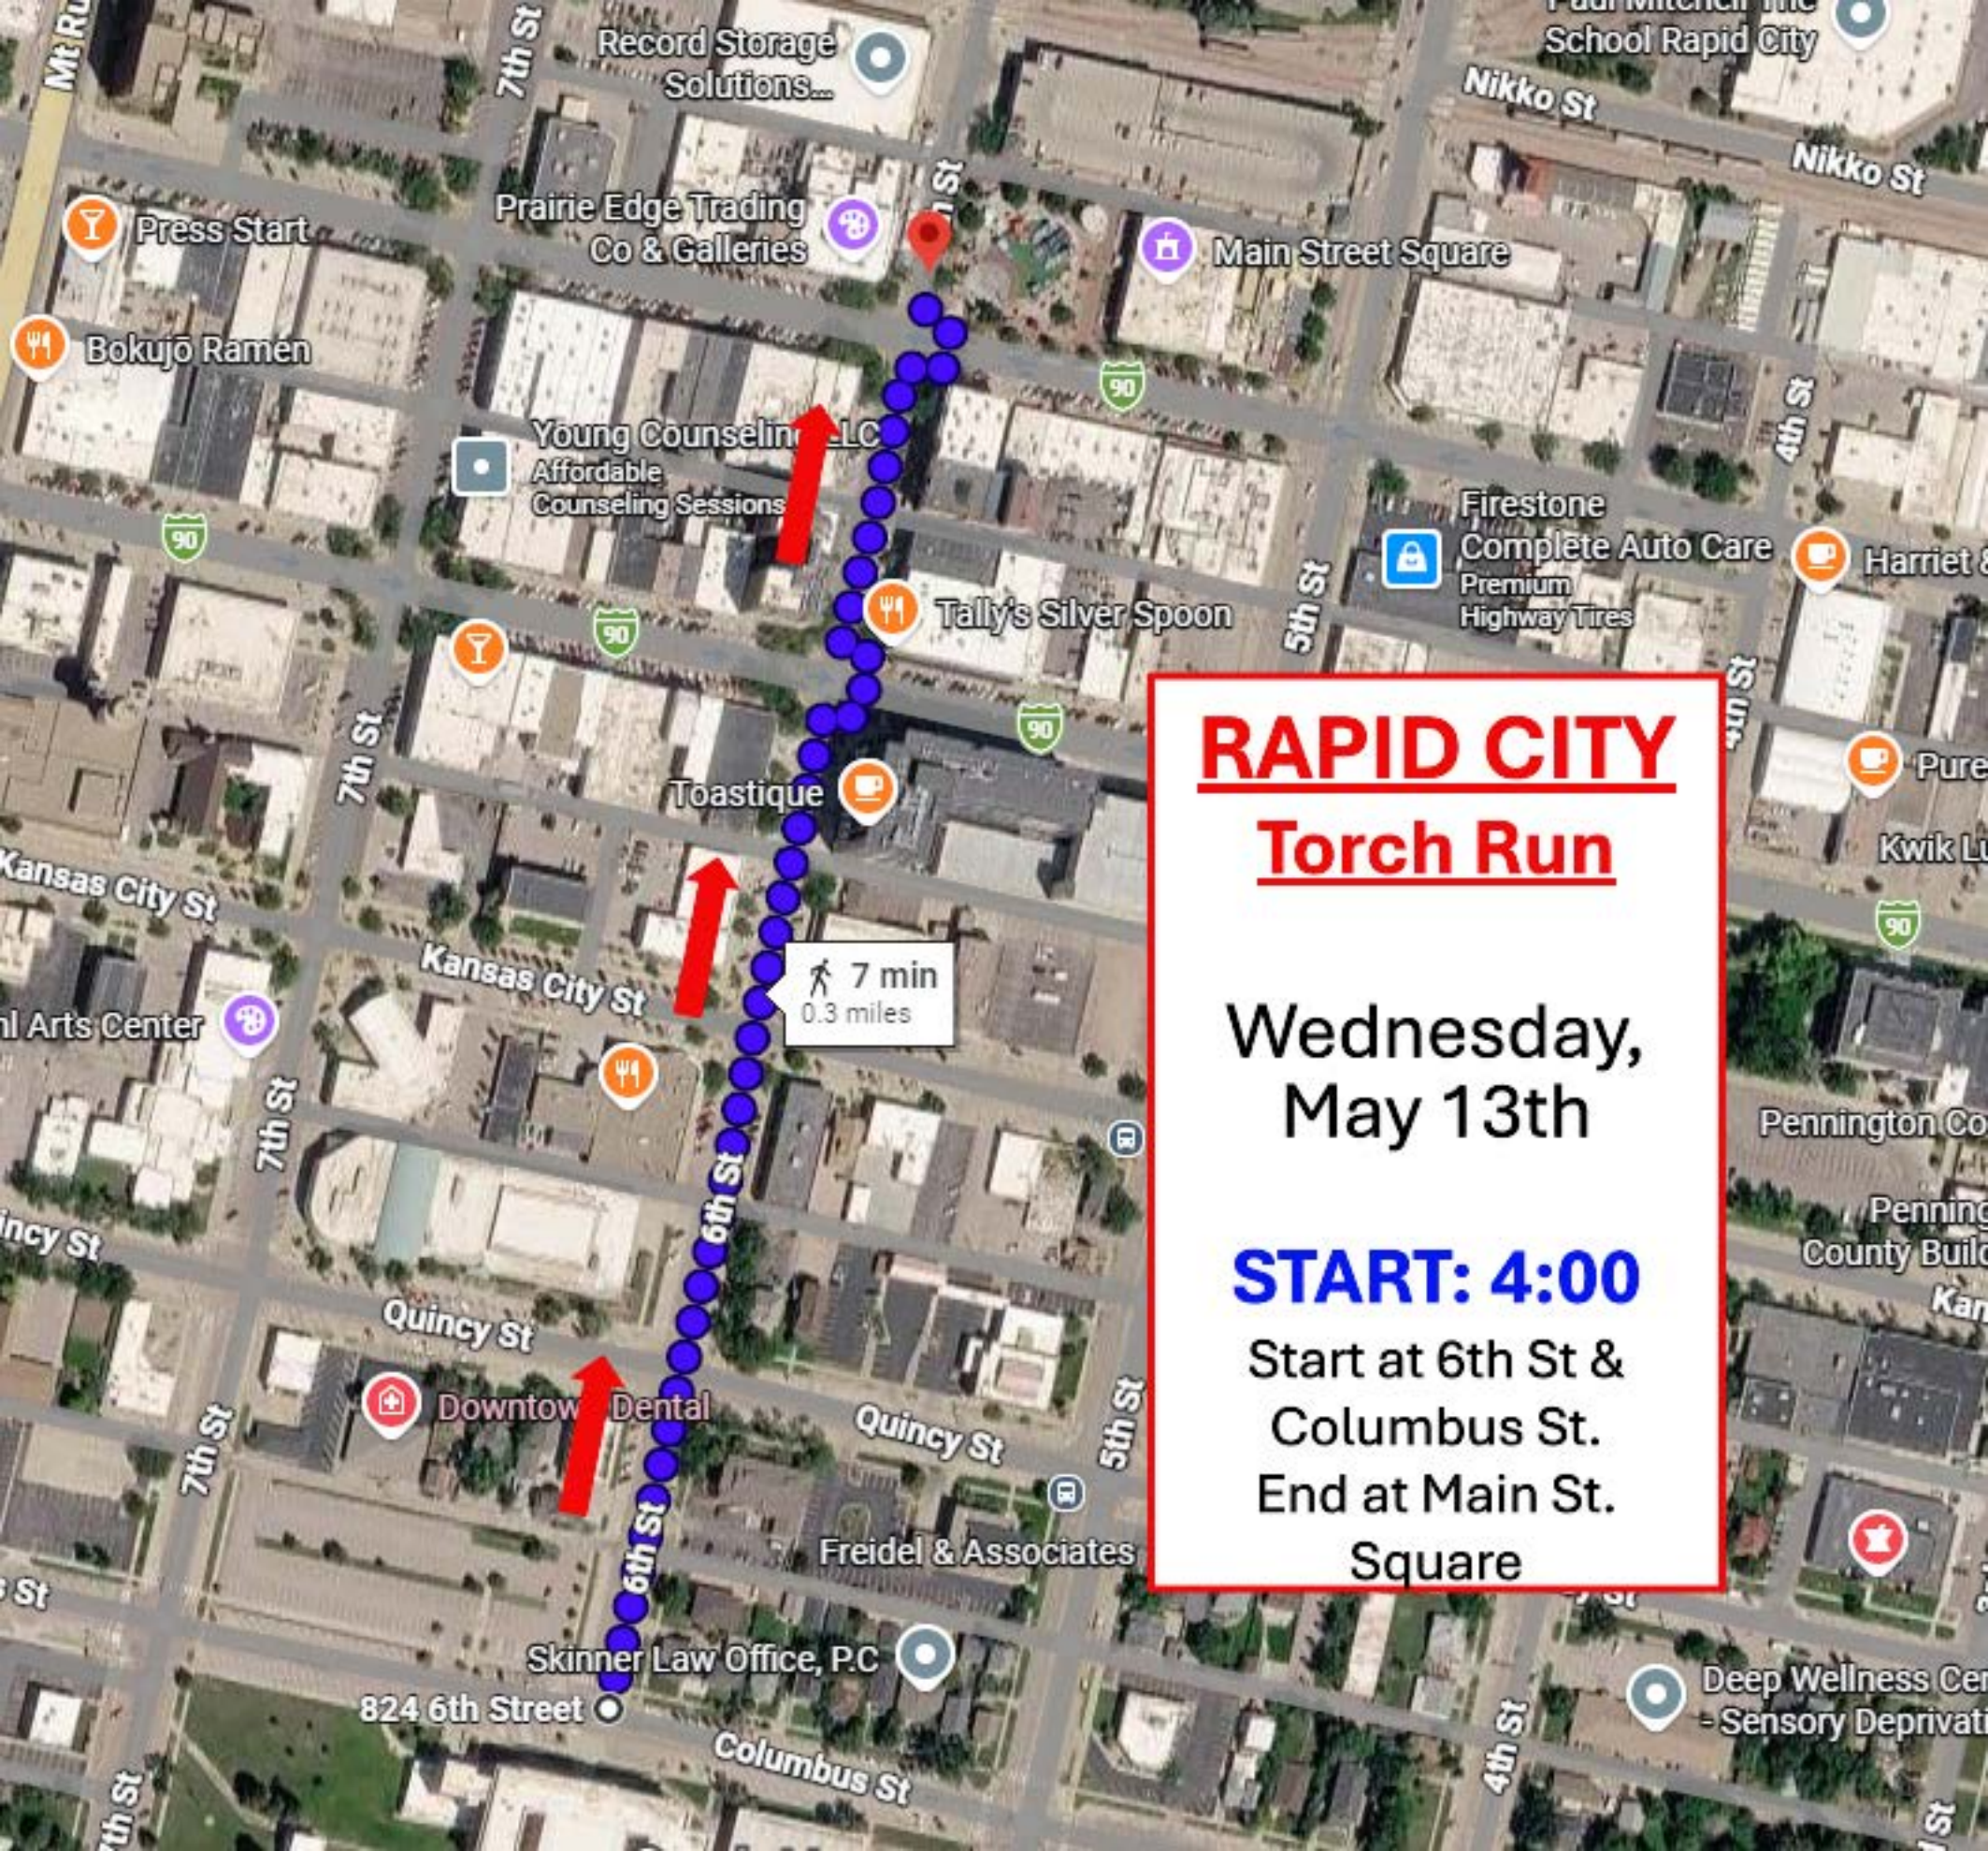

RAPID CITY Torch Run

Wednesday,
May 13th

START: 4:00

Start at 6th St &
Columbus St.
End at Main St.
Square

7 min
0.3 miles