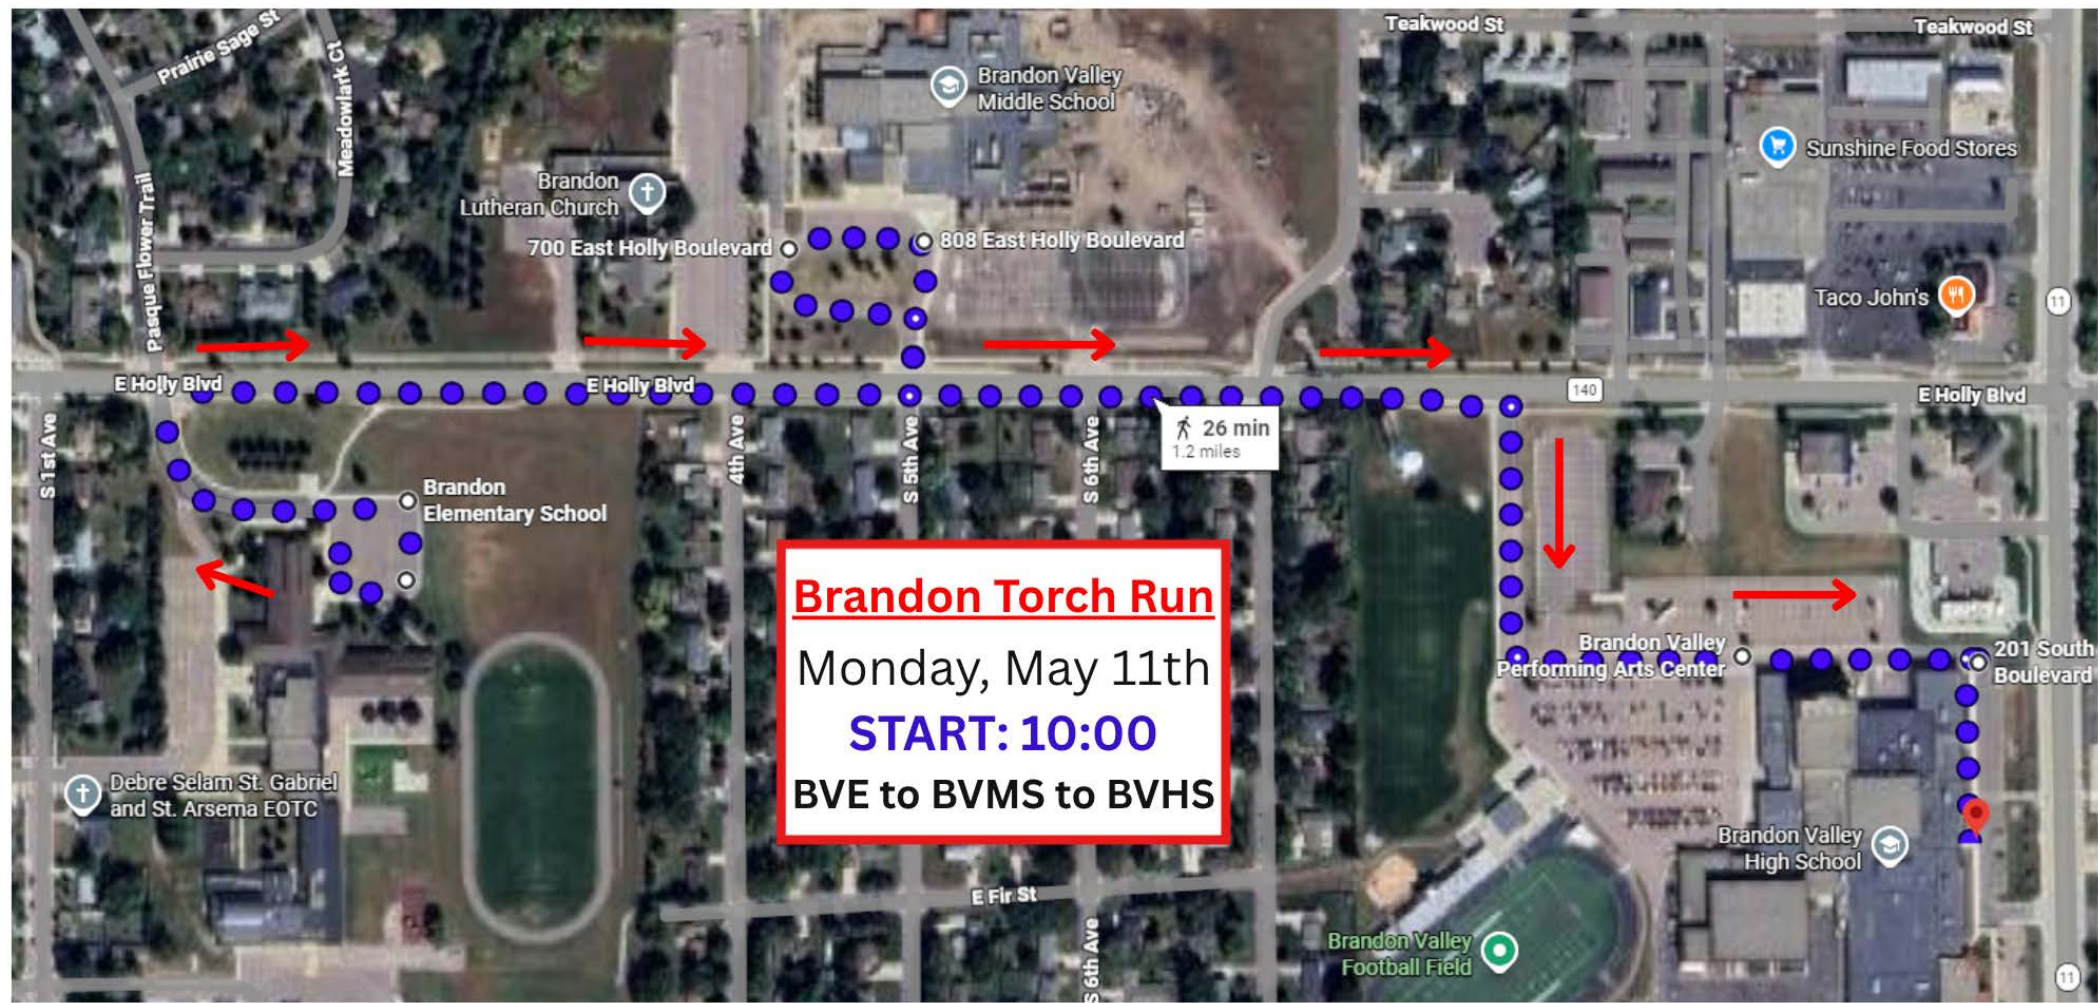

Falls of the Big
Sioux River

Queen Bee Mill Ruins

Mary's Mountain Cookies
- Downtown Sioux Falls
Mountain
Sized Cookies

 21 min
1 mile

Phillips Avenue Lofts

305 West 4th Street

W 4th St

E 4th Pl

100 East 6th Street

The Clark Lofts
at Cherapa Place

Google Maps

Brandon Torch Run
Monday, May 11th
START: 10:00
BVE to BVMS to BVHS

26 min
1.2 miles

NewEdge Precision Sharpening

Mickelson Middle School

Boys & Girls Club of Brookings...

Total Suds Auto Detailing

37 min
1.7 miles

Circle of Encouragement Counseling

Stoney Brook Suites Assisted Living

Boys & Girls Club of Brookings Teen Center

Brookings
Torch Run

Monday,
May 11th
START: 11:45
Start and End
at the Teen Center