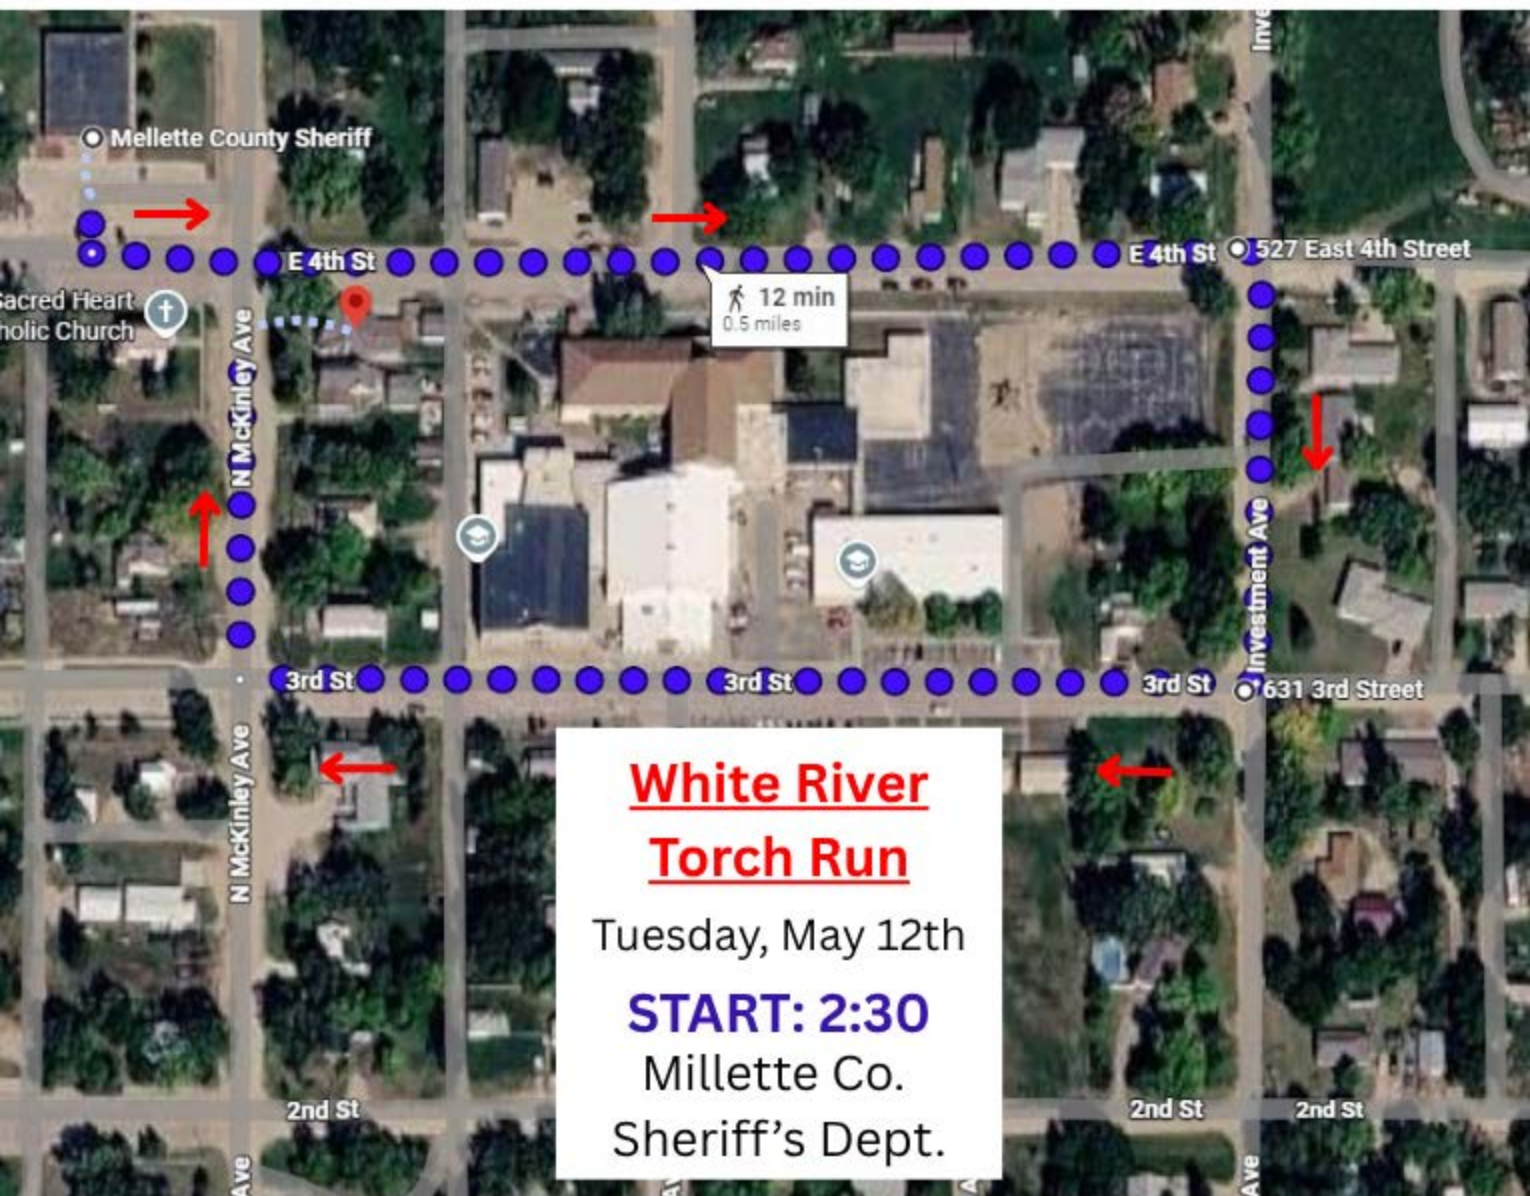

# Yankton Torch Run

Monday,  
May 11th

**START: 2:45**

Riverside Park  
Parking Lot

19 min  
0.9 miles

2018 Park Drive  
**START**

Map labels include: First Dakota National Bank, W 3rd St, E 3rd St, Mental Health Impact Division, FloorTec Restoration, Kleinschmit Locker, Great LIFE Yankton, Willa B's Bistro, River City Nutrition, Kuirk's Bistro, Bagel Dons, The Ice House, Dakota Territorial Capitol Replica Building, Riverside Park, Levee St, W 2nd St, E 2nd St, W 1st St, E 1st St, Cedar St, Capital St, Douglas Ave, Walnut St, Meridian Bridge, Yankton Dakota Territory, Water Works Area, Yankton baseball Field, 9th Street Clothing, and Mulberry St.

**Colome**  
**Torch Run**  
Tuesday,  
May 12th  
**START: 11:00**  
Sportsmen's Lodge  
to Colome School

10 min  
0.4 miles

15 min  
0.7 miles

**Winner**  
**Torch Run**

Tuesday,  
May 12th

**START: noon**  
Disc Golf  
Parking Lot