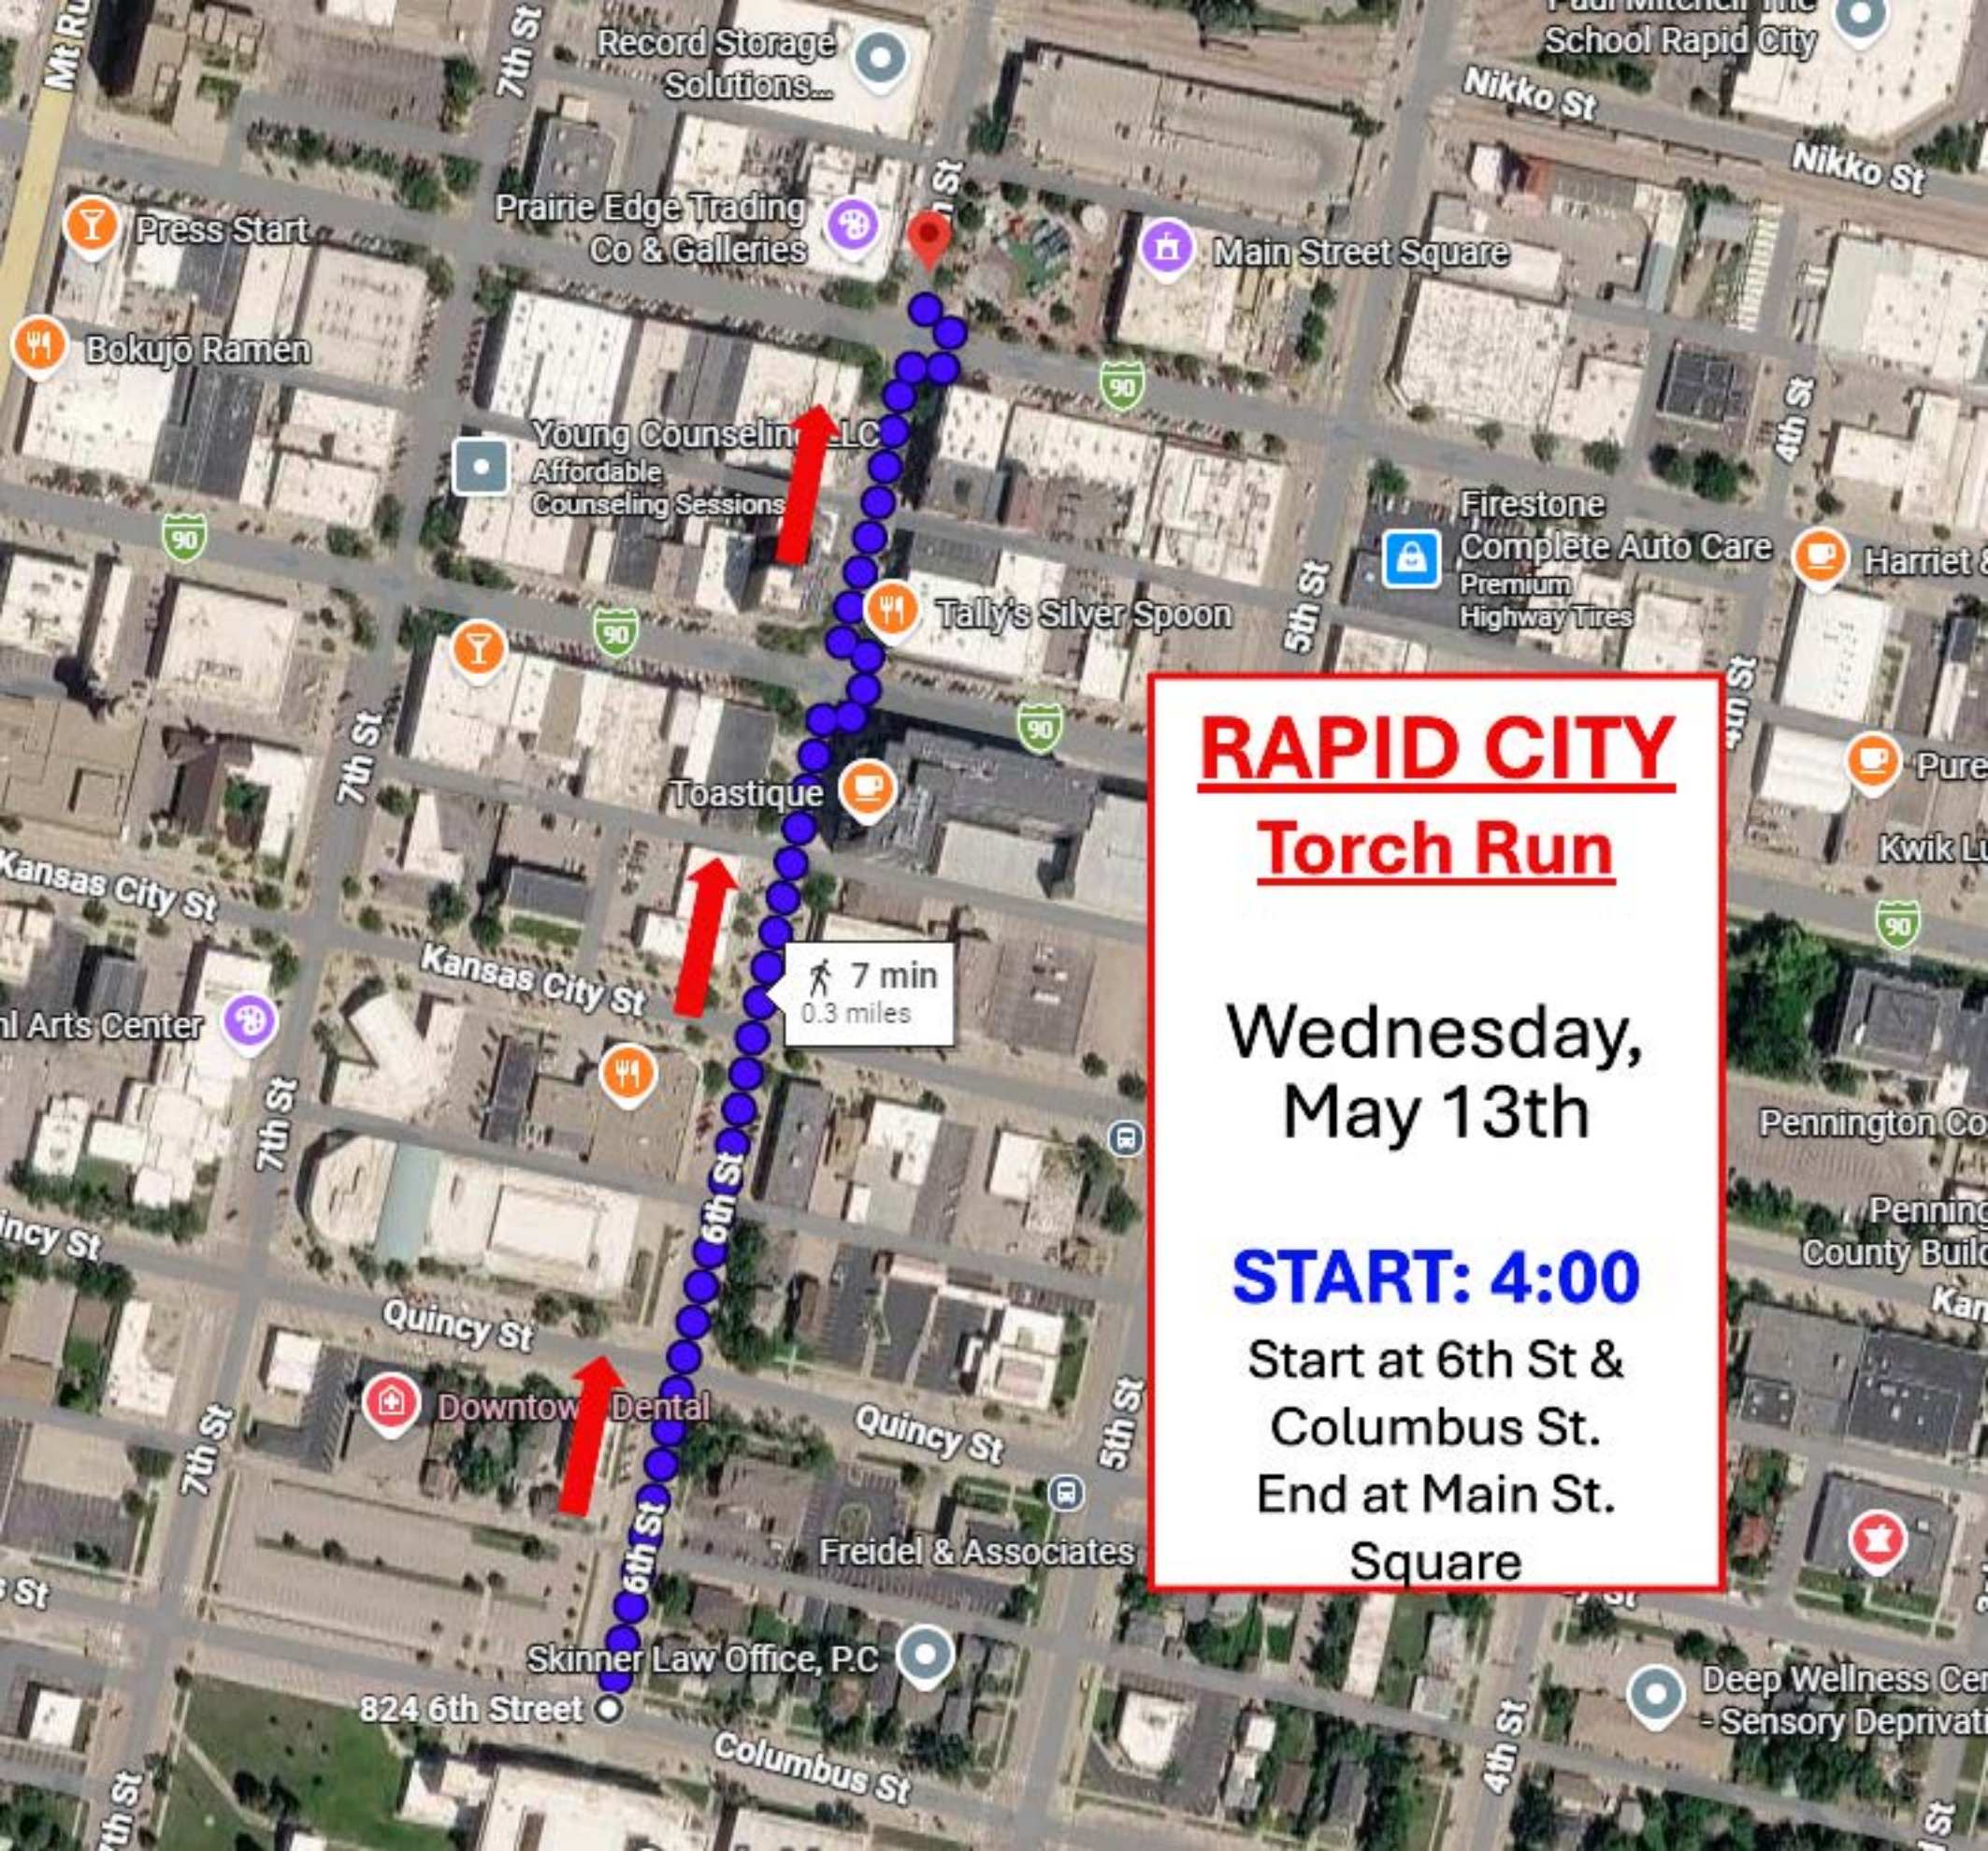

# Tea Torch Run

Monday,  
May 11th

**START: 8:20**

Tea Library to  
Elementary School

E Lynn Ave

810 North Lincoln Street N Lincoln St

**Canton**  
**Torch Run**

Monday,  
 May 11th

N Main St

N Lincoln St

**Elk Point**  
**Torch Run**

Monday,  
May 11th

**START: 11:15**

Lewis Drug to  
EPJ High School

8 min  
0.4 miles

Social Service  
Department

# RAPID CITY Torch Run

Wednesday,  
May 13th

**START: 4:00**

Start at 6th St &  
Columbus St.  
End at Main St.  
Square

7 min  
0.3 miles