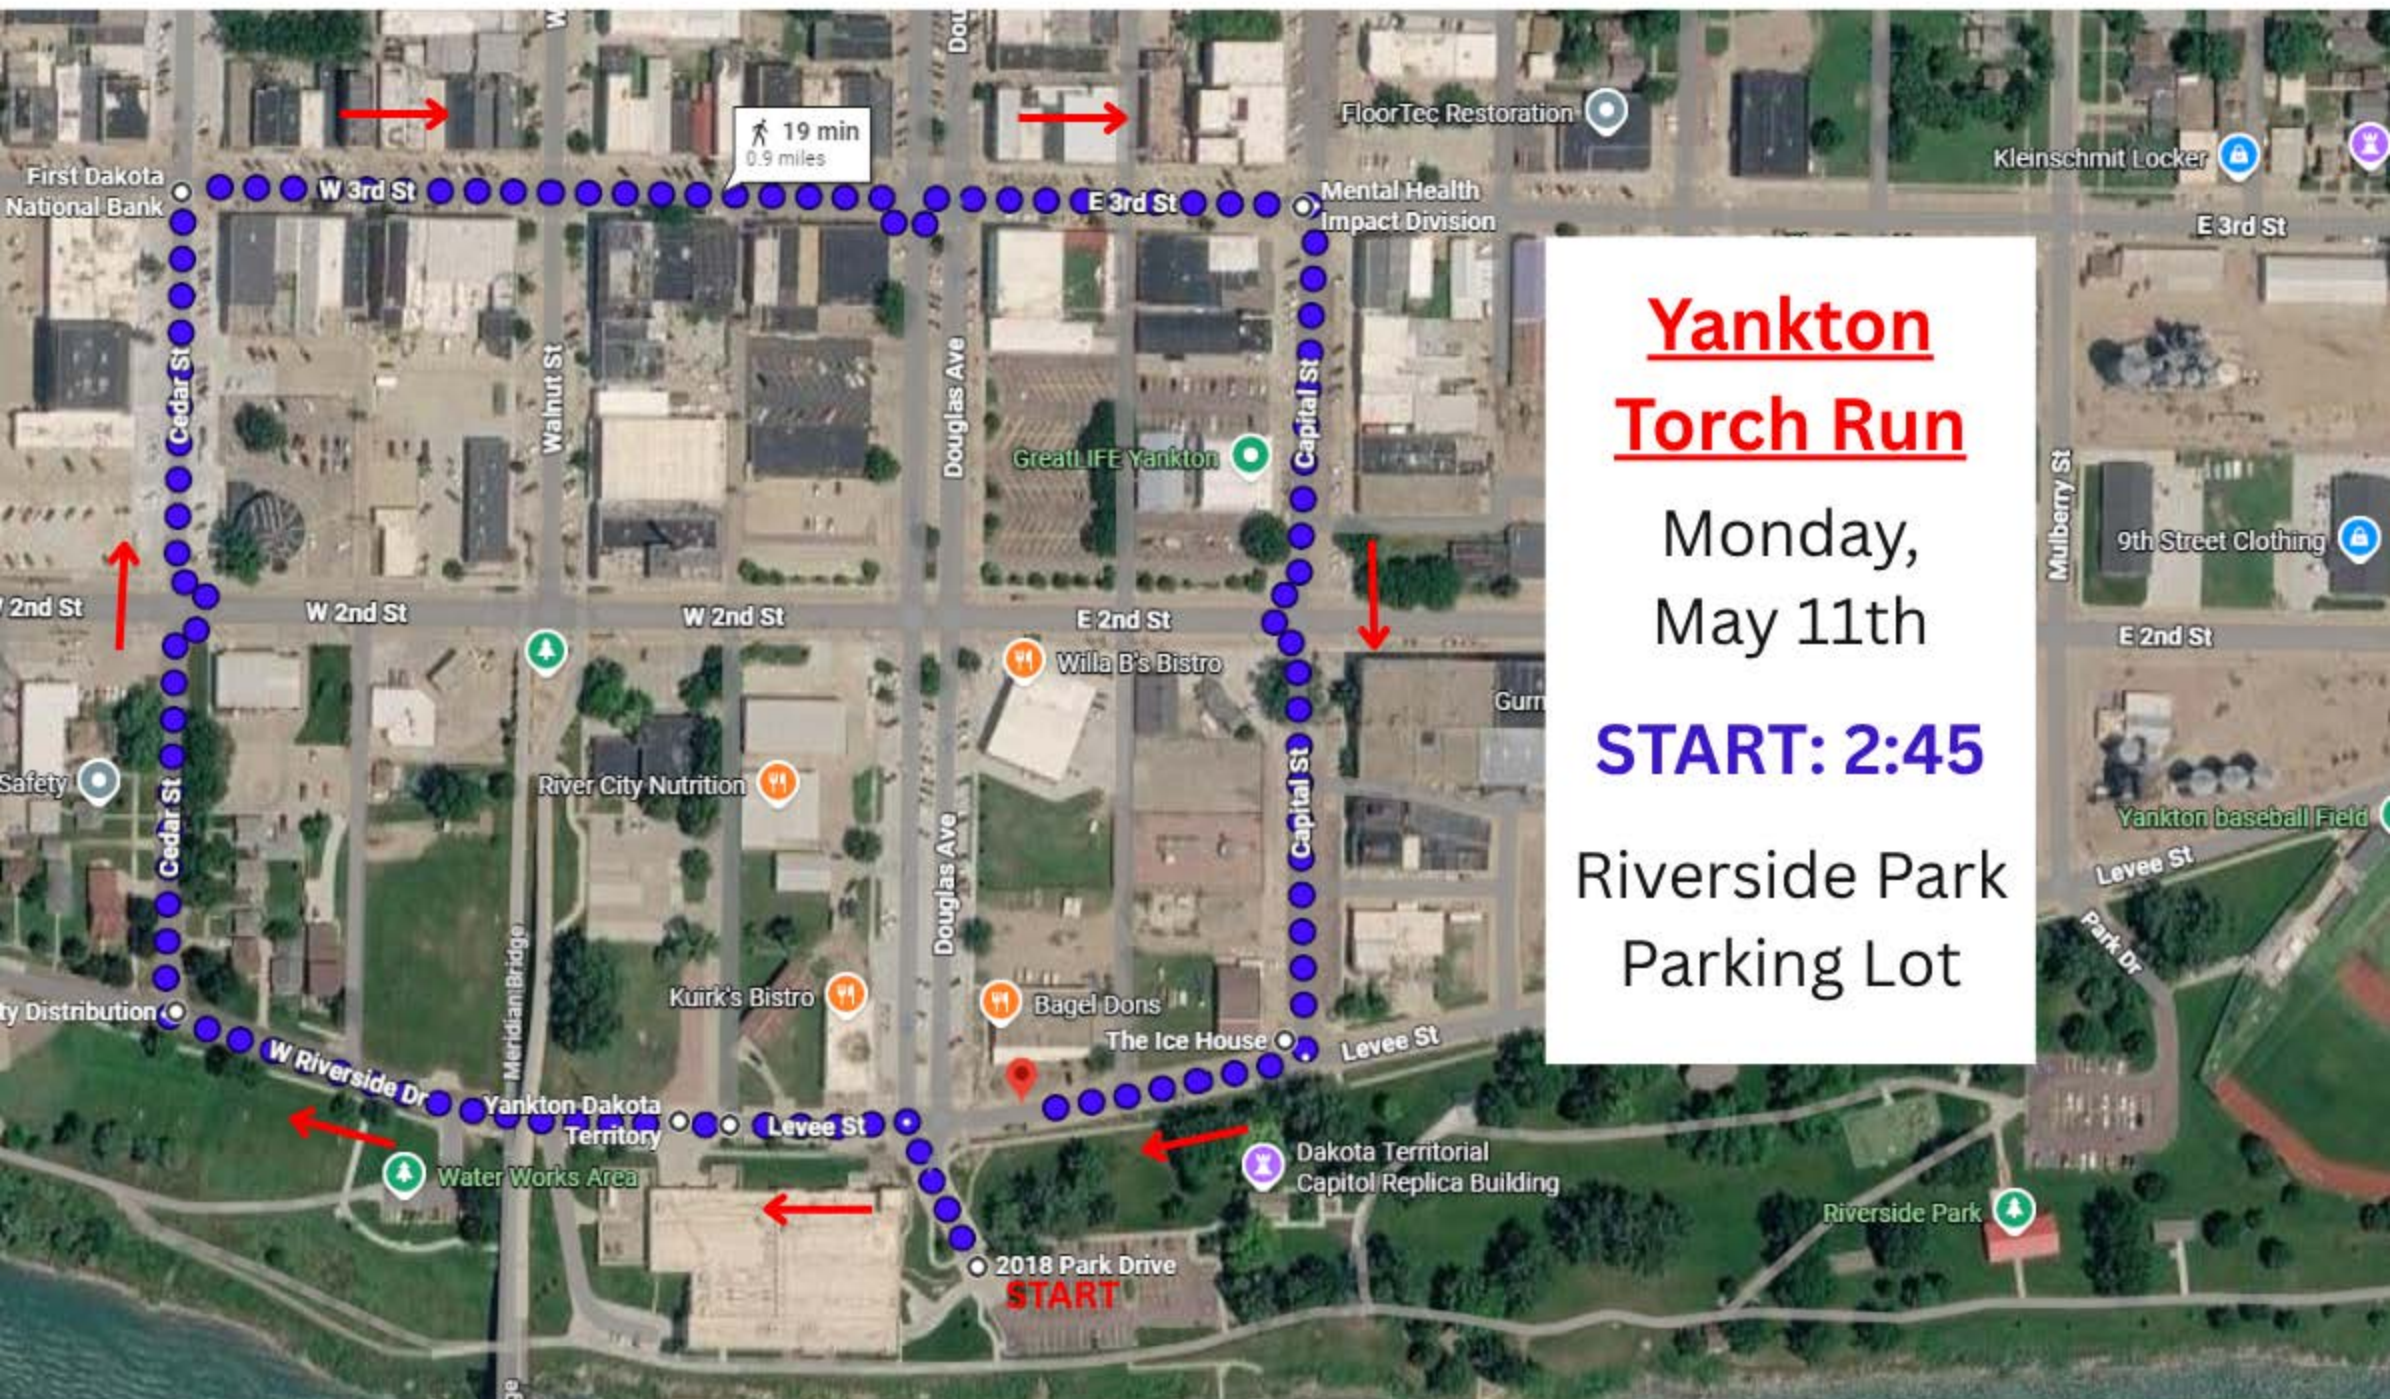

N Main St

N Lincoln St

**Elk Point**  
**Torch Run**

Monday,  
May 11th

**START: 11:15**

Lewis Drug to  
EPJ High School

8 min  
0.4 miles

Social Service  
Department

South Douglas Street

Hope Ministries

Center For Massage  
Therapy Continuing...

# Yankton Torch Run

Monday,  
May 11th

**START: 2:45**

Riverside Park  
Parking Lot

19 min  
0.9 miles

2018 Park Drive  
**START**

Map labels include: First Dakota National Bank, W 3rd St, E 3rd St, Mental Health Impact Division, FloorTec Restoration, Kleinschmit Locker, Great LIFE Yankton, Willa B's Bistro, River City Nutrition, Kuirk's Bistro, Bagel Dons, The Ice House, Dakota Territorial Capitol Replica Building, Riverside Park, Levee St, W 2nd St, E 2nd St, W 1st St, E 1st St, Cedar St, Capital St, Douglas Ave, Walnut St, Meridian Bridge, Yankton Dakota Territory, Water Works Area, Yankton baseball Field, 9th Street Clothing, and Mulberry St.

# Keystone Torch Run

Wednesday,  
May 13th

**START: 1:30**

Dahl's Chainsaw Art  
to The Front Porch  
Restaurant

Winter St

Borglum Story

Roy St

414 U.S. 16A