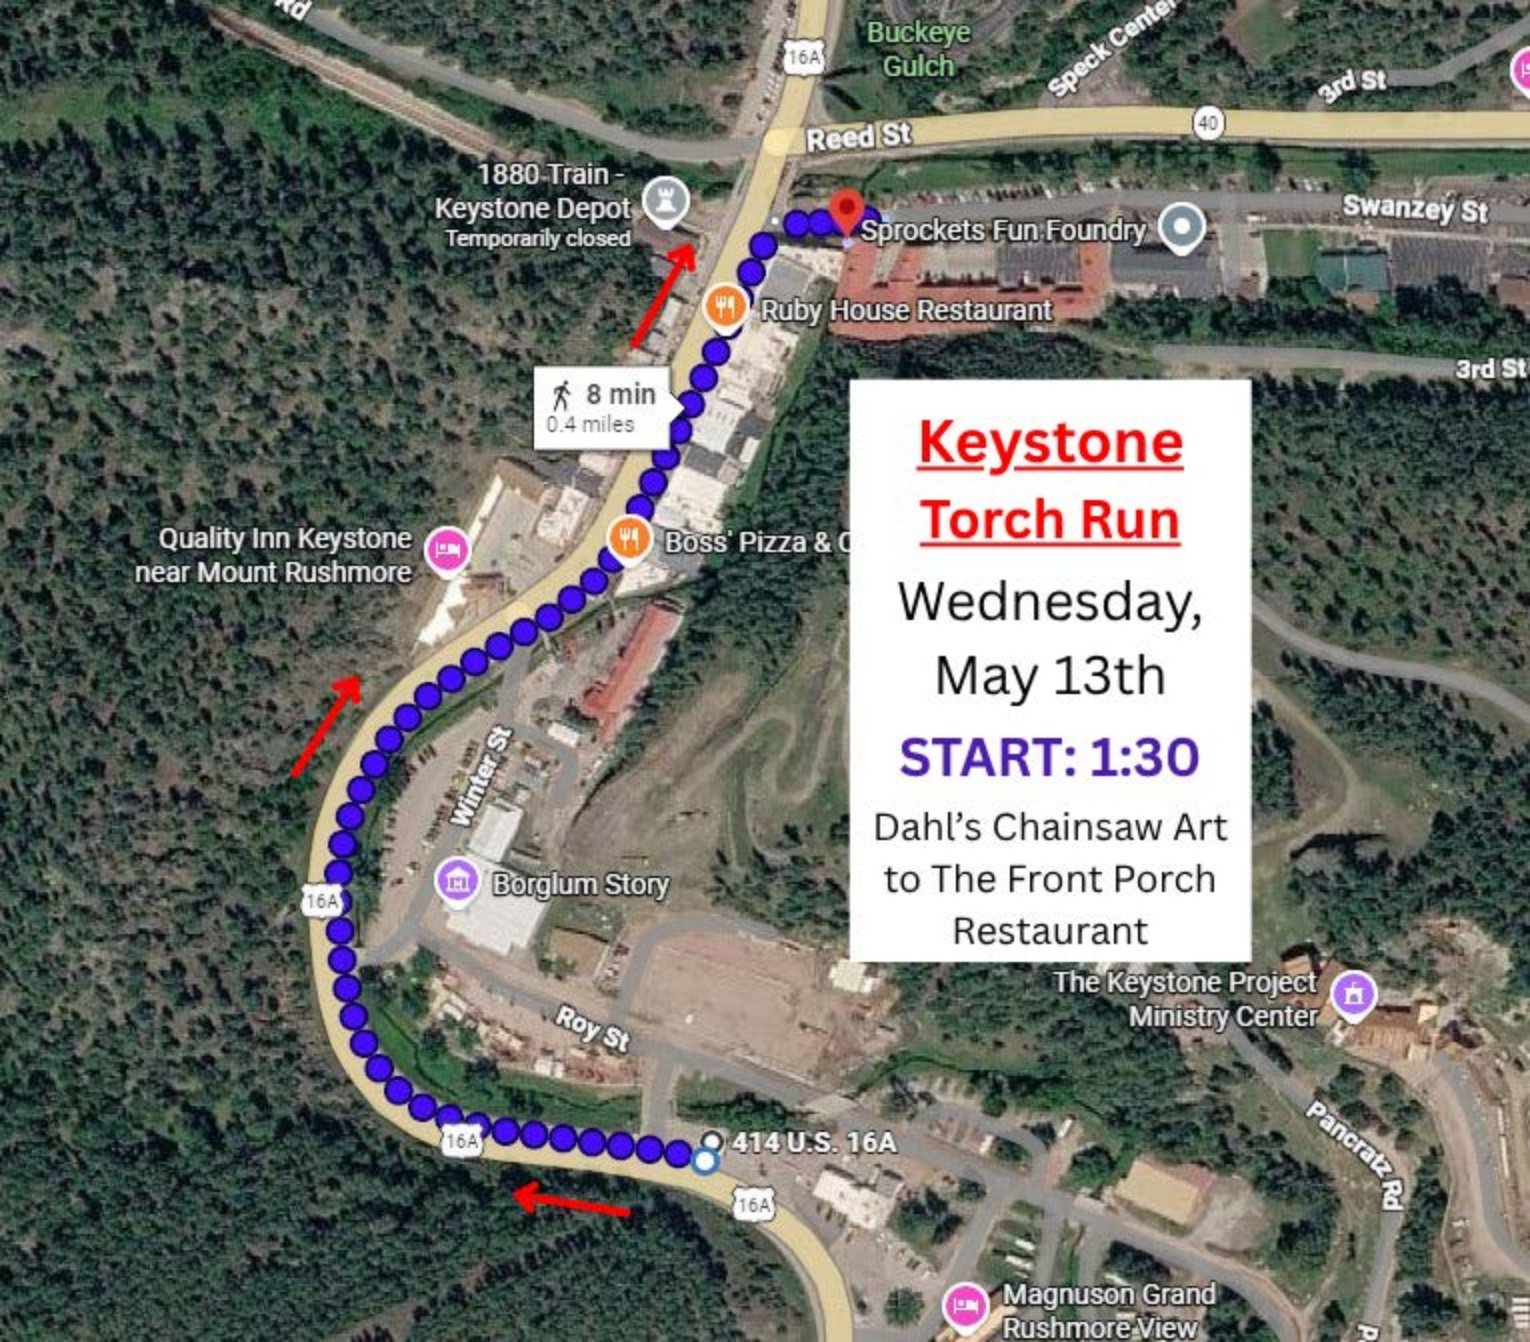

N Main St

N Lincoln St

**Elk Point**  
**Torch Run**

Monday,  
May 11th

**START: 11:15**

Lewis Drug to  
EPJ High School

8 min  
0.4 miles

Social Service  
Department

Sherman St

Bluebell Ln

Wildcat Ln

Custer YMCA Child  
Development Center

Bluebell Ln

Rose Quar

**Hill City**  
**Torch Run**  
Wednesday,  
May 13th  
**START: 11:30**  
High School to  
Exxon Gas Station

1880 Train -  
Keystone Depot  
Temporarily closed

Sprockets Fun Foundry

Ruby House Restaurant

8 min  
0.4 miles

Quality Inn Keystone  
near Mount Rushmore

Boss' Pizza & C

# RAPID CITY Torch Run

Wednesday,  
May 13th

**START: 4:00**

Start at 6th St &  
Columbus St.  
End at Main St.  
Square

7 min  
0.3 miles