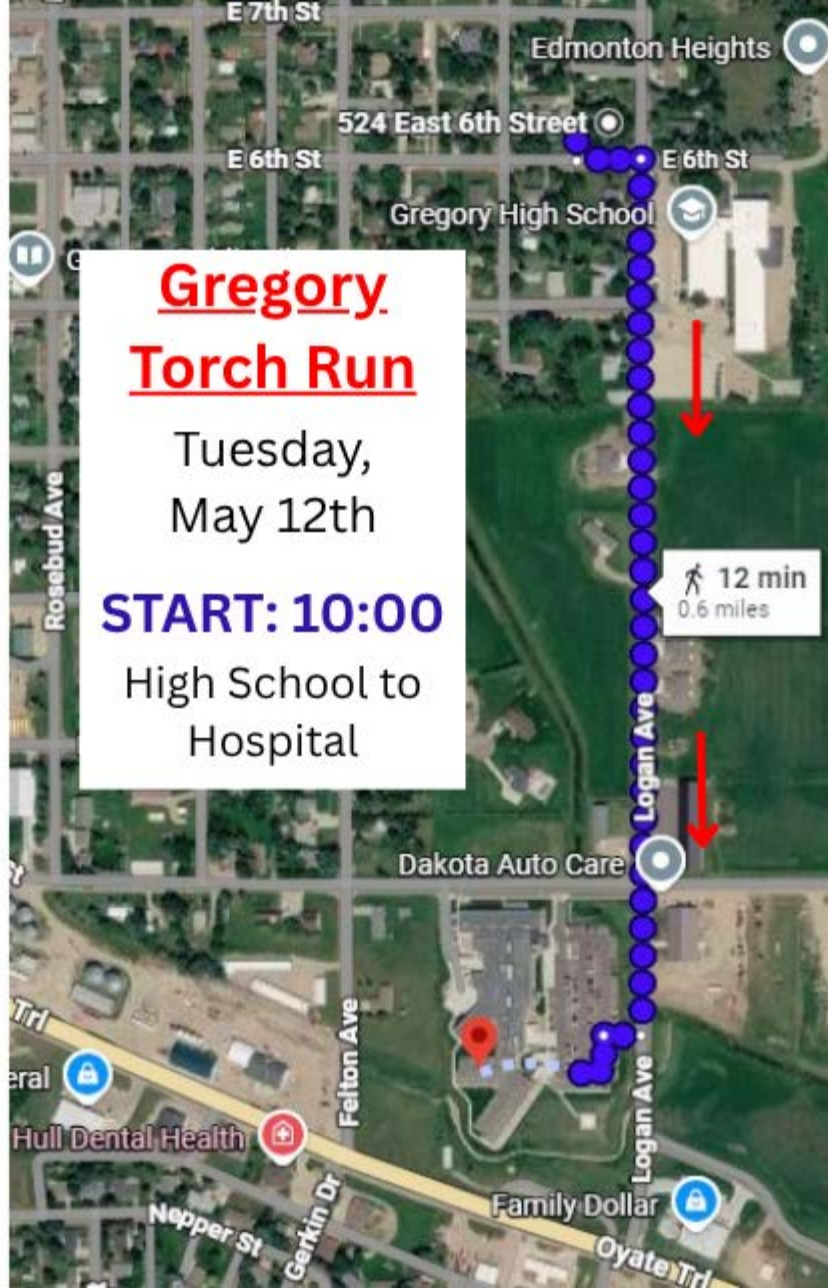

# Yankton Torch Run

Monday,  
May 11th

**START: 2:45**

Riverside Park  
Parking Lot

19 min  
0.9 miles

2018 Park Drive  
**START**

Map labels include: First Dakota National Bank, W 3rd St, E 3rd St, Mental Health Impact Division, FloorTec Restoration, Kleinschmit Locker, Great LIFE Yankton, Willa B's Bistro, River City Nutrition, Kuirk's Bistro, Bagel Dons, The Ice House, Dakota Territorial Capitol Replica Building, Riverside Park, Levee St, W 2nd St, E 2nd St, W 1st St, E 1st St, Cedar St, Capital St, Douglas Ave, Walnut St, Meridian Bridge, Yankton Dakota Territory, Water Works Area, Yankton baseball Field, 9th Street Clothing, and Mulberry St.

**Platte**  
**Torch Run**

Tuesday,  
May 12th

**START: 8:15**

**Gregory**  
**Torch Run**

Tuesday,  
May 12th

**START: 10:00**

High School to  
Hospital

12 min  
0.6 miles

**Colome**  
**Torch Run**  
Tuesday,  
May 12th  
**START: 11:00**  
Sportsmen's Lodge  
to Colome School

10 min  
0.4 miles

15 min  
0.7 miles

**Winner**  
**Torch Run**

Tuesday,  
May 12th

**START: noon**  
Disc Golf  
Parking Lot