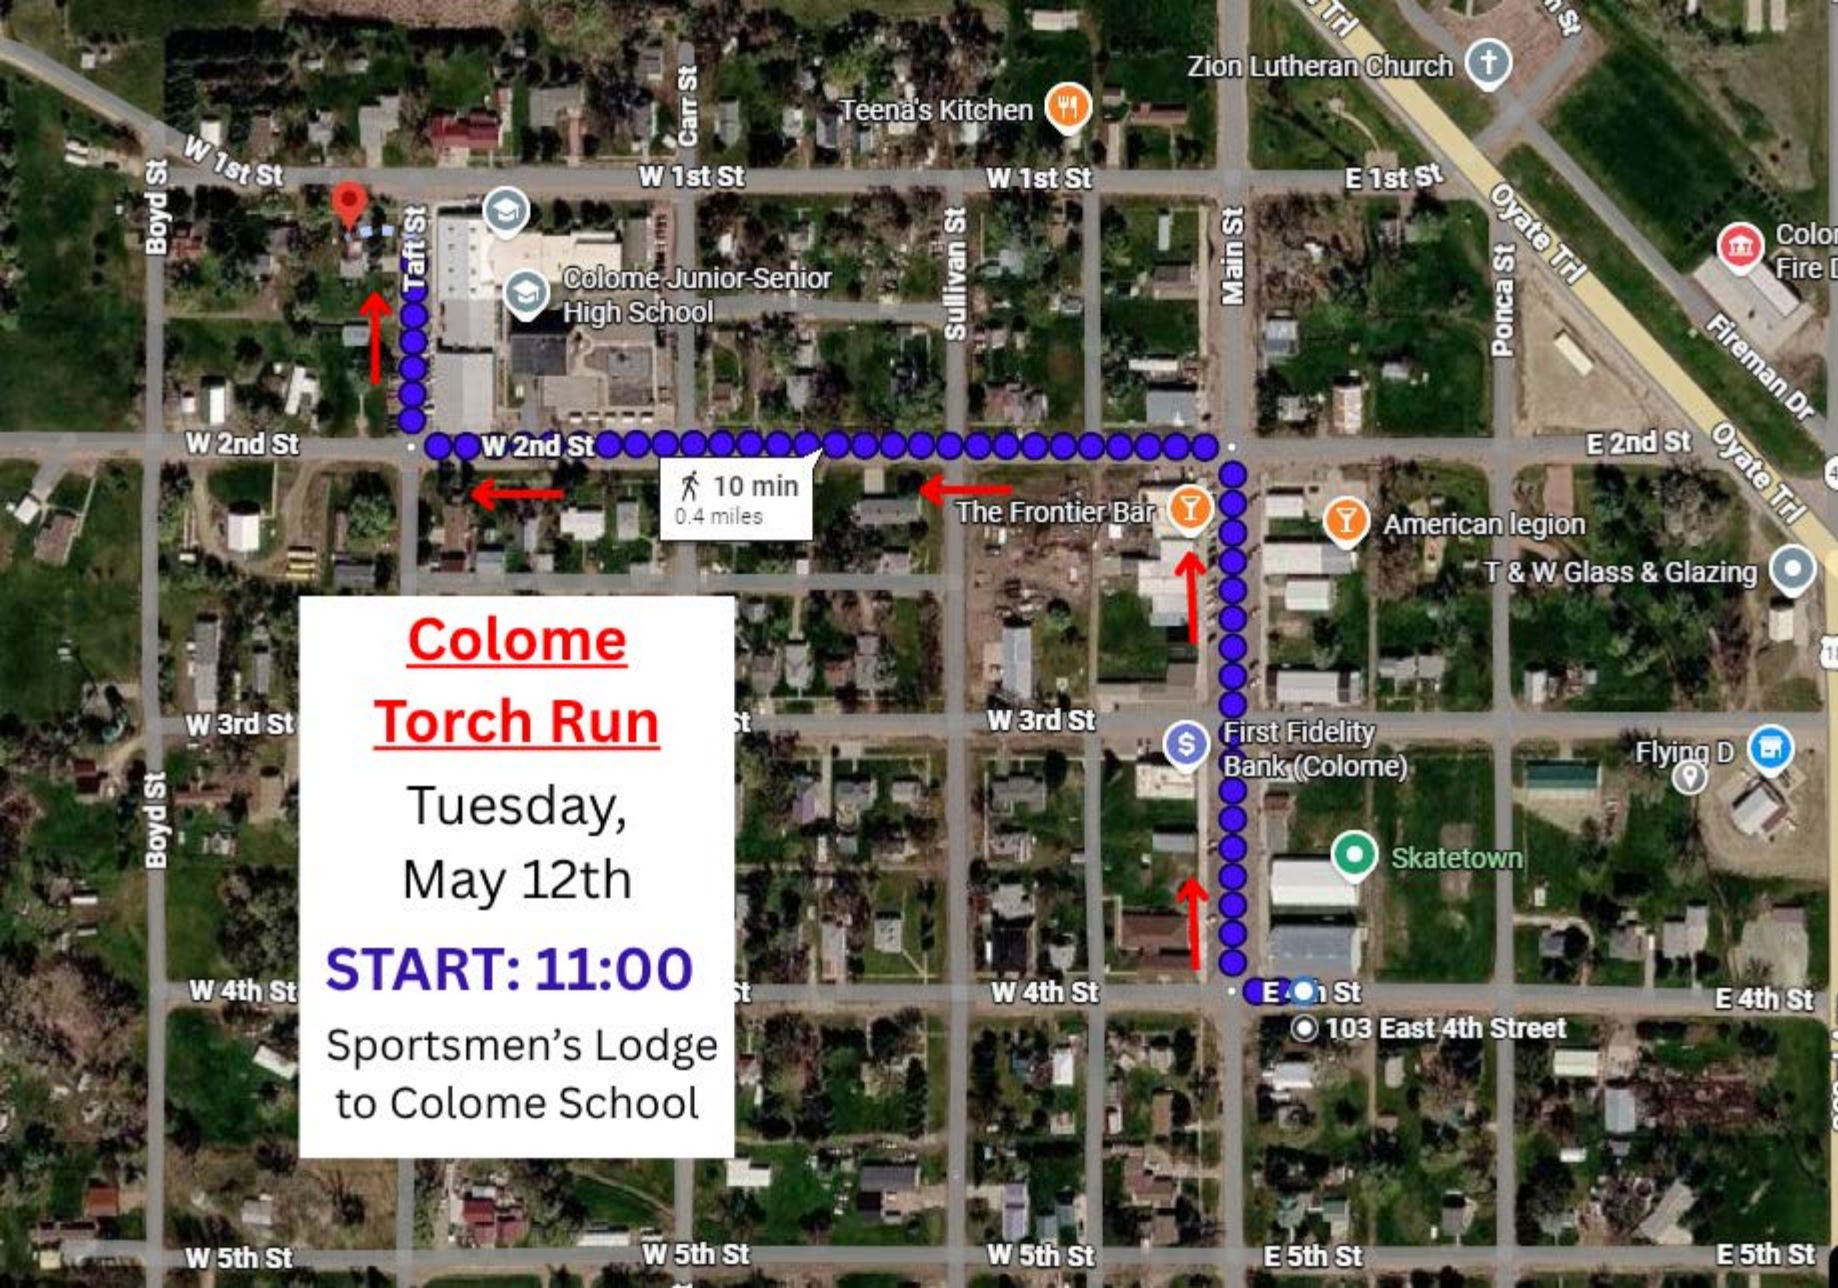

# Yankton Torch Run

Monday,  
May 11th

**START: 2:45**

Riverside Park  
Parking Lot

19 min  
0.9 miles

2018 Park Drive  
**START**

Map labels include: First Dakota National Bank, W 3rd St, E 3rd St, Mental Health Impact Division, FloorTec Restoration, Kleinschmit Locker, Great LIFE Yankton, Willa B's Bistro, River City Nutrition, Kuirk's Bistro, Bagel Dons, The Ice House, Dakota Territorial Capitol Replica Building, Riverside Park, Levee St, W 2nd St, E 2nd St, W 1st St, E 1st St, Cedar St, Capital St, Douglas Ave, Walnut St, Meridian Bridge, Yankton Dakota Territory, Water Works Area, Yankton baseball Field, 9th Street Clothing, and Mulberry St.

**Colome**  
**Torch Run**  
Tuesday,  
May 12th  
**START: 11:00**  
Sportsmen's Lodge  
to Colome School

10 min  
0.4 miles

15 min  
0.7 miles

**Winner**  
**Torch Run**

Tuesday,  
May 12th

**START: noon**  
Disc Golf  
Parking Lot