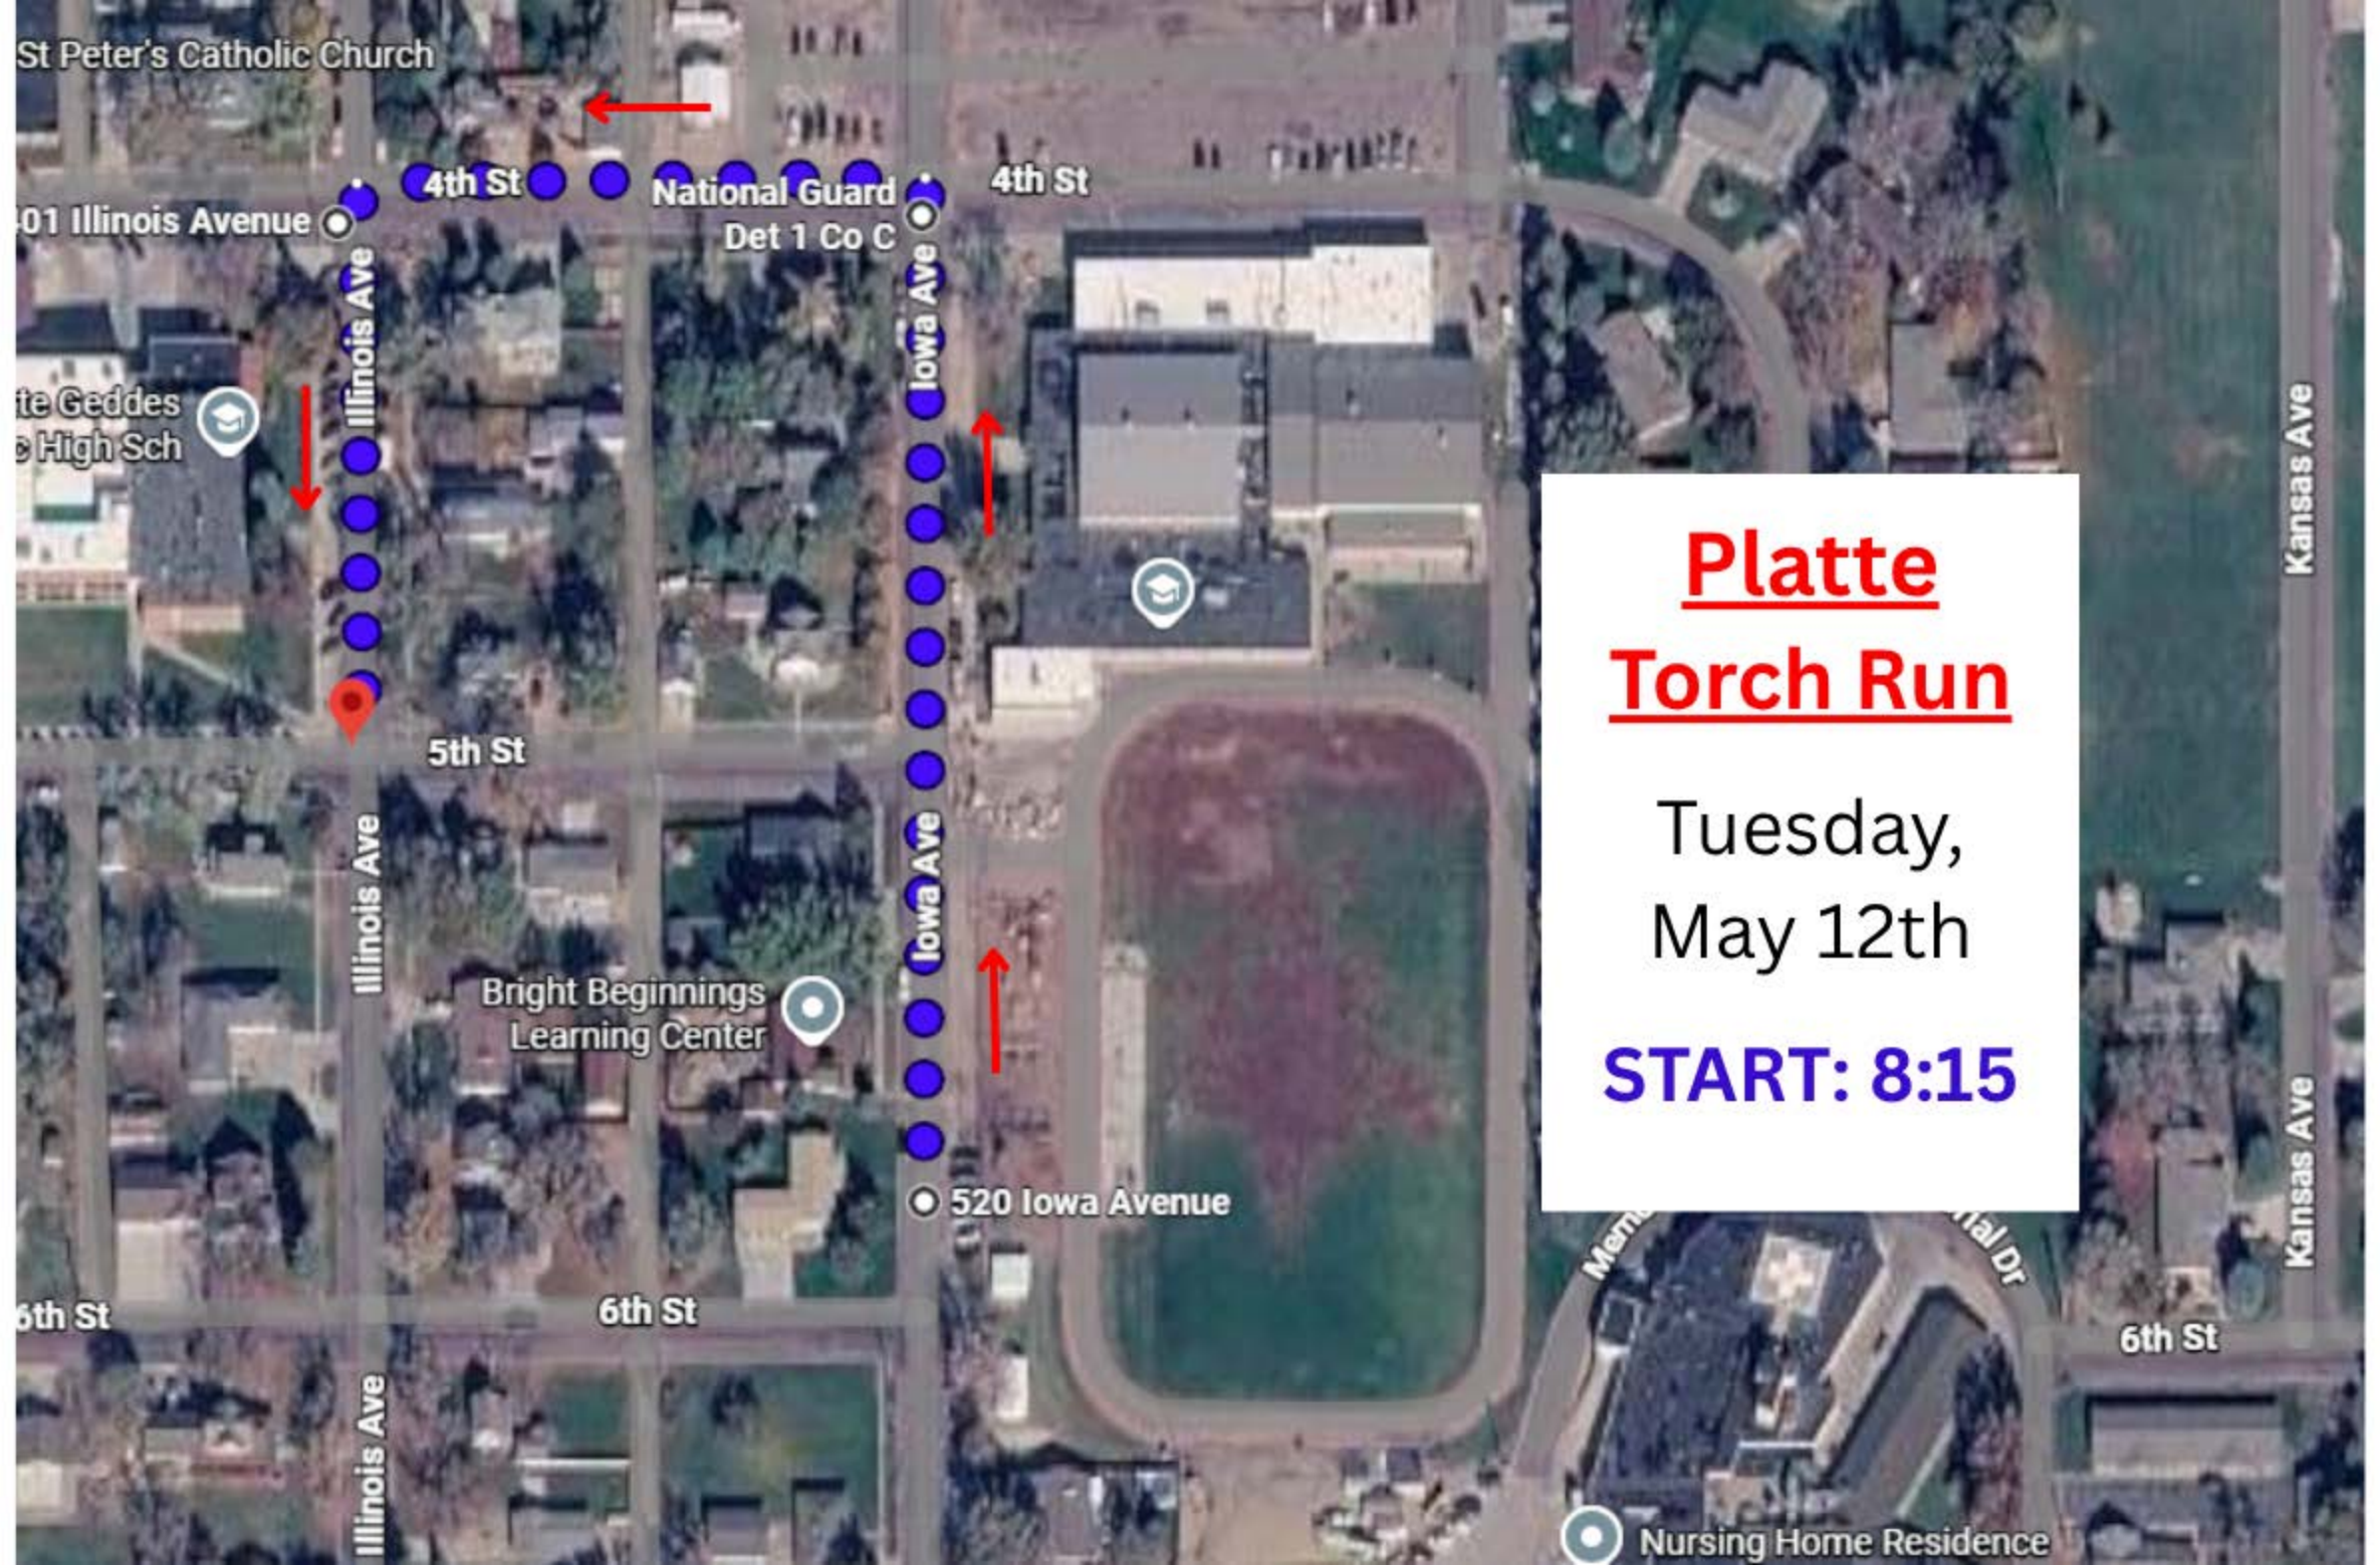

N Main St

N Lincoln St

**Elk Point**  
**Torch Run**

Monday,  
May 11th

**START: 11:15**

Lewis Drug to  
EPJ High School

8 min  
0.4 miles

Social Service  
Department

# Yankton Torch Run

Monday,  
May 11th

**START: 2:45**

Riverside Park  
Parking Lot

19 min  
0.9 miles

2018 Park Drive  
**START**

Map labels include: First Dakota National Bank, W 3rd St, E 3rd St, Mental Health Impact Division, FloorTec Restoration, Kleinschmit Locker, Great LIFE Yankton, Willa B's Bistro, River City Nutrition, Kuirk's Bistro, Bagel Dons, The Ice House, Dakota Territorial Capitol Replica Building, Riverside Park, Levee St, W 2nd St, E 2nd St, W 1st St, E 1st St, Cedar St, Capital St, Douglas Ave, Walnut St, Meridian Bridge, Yankton Dakota Territory, Water Works Area, Yankton baseball Field, 9th Street Clothing, and Mulberry St.