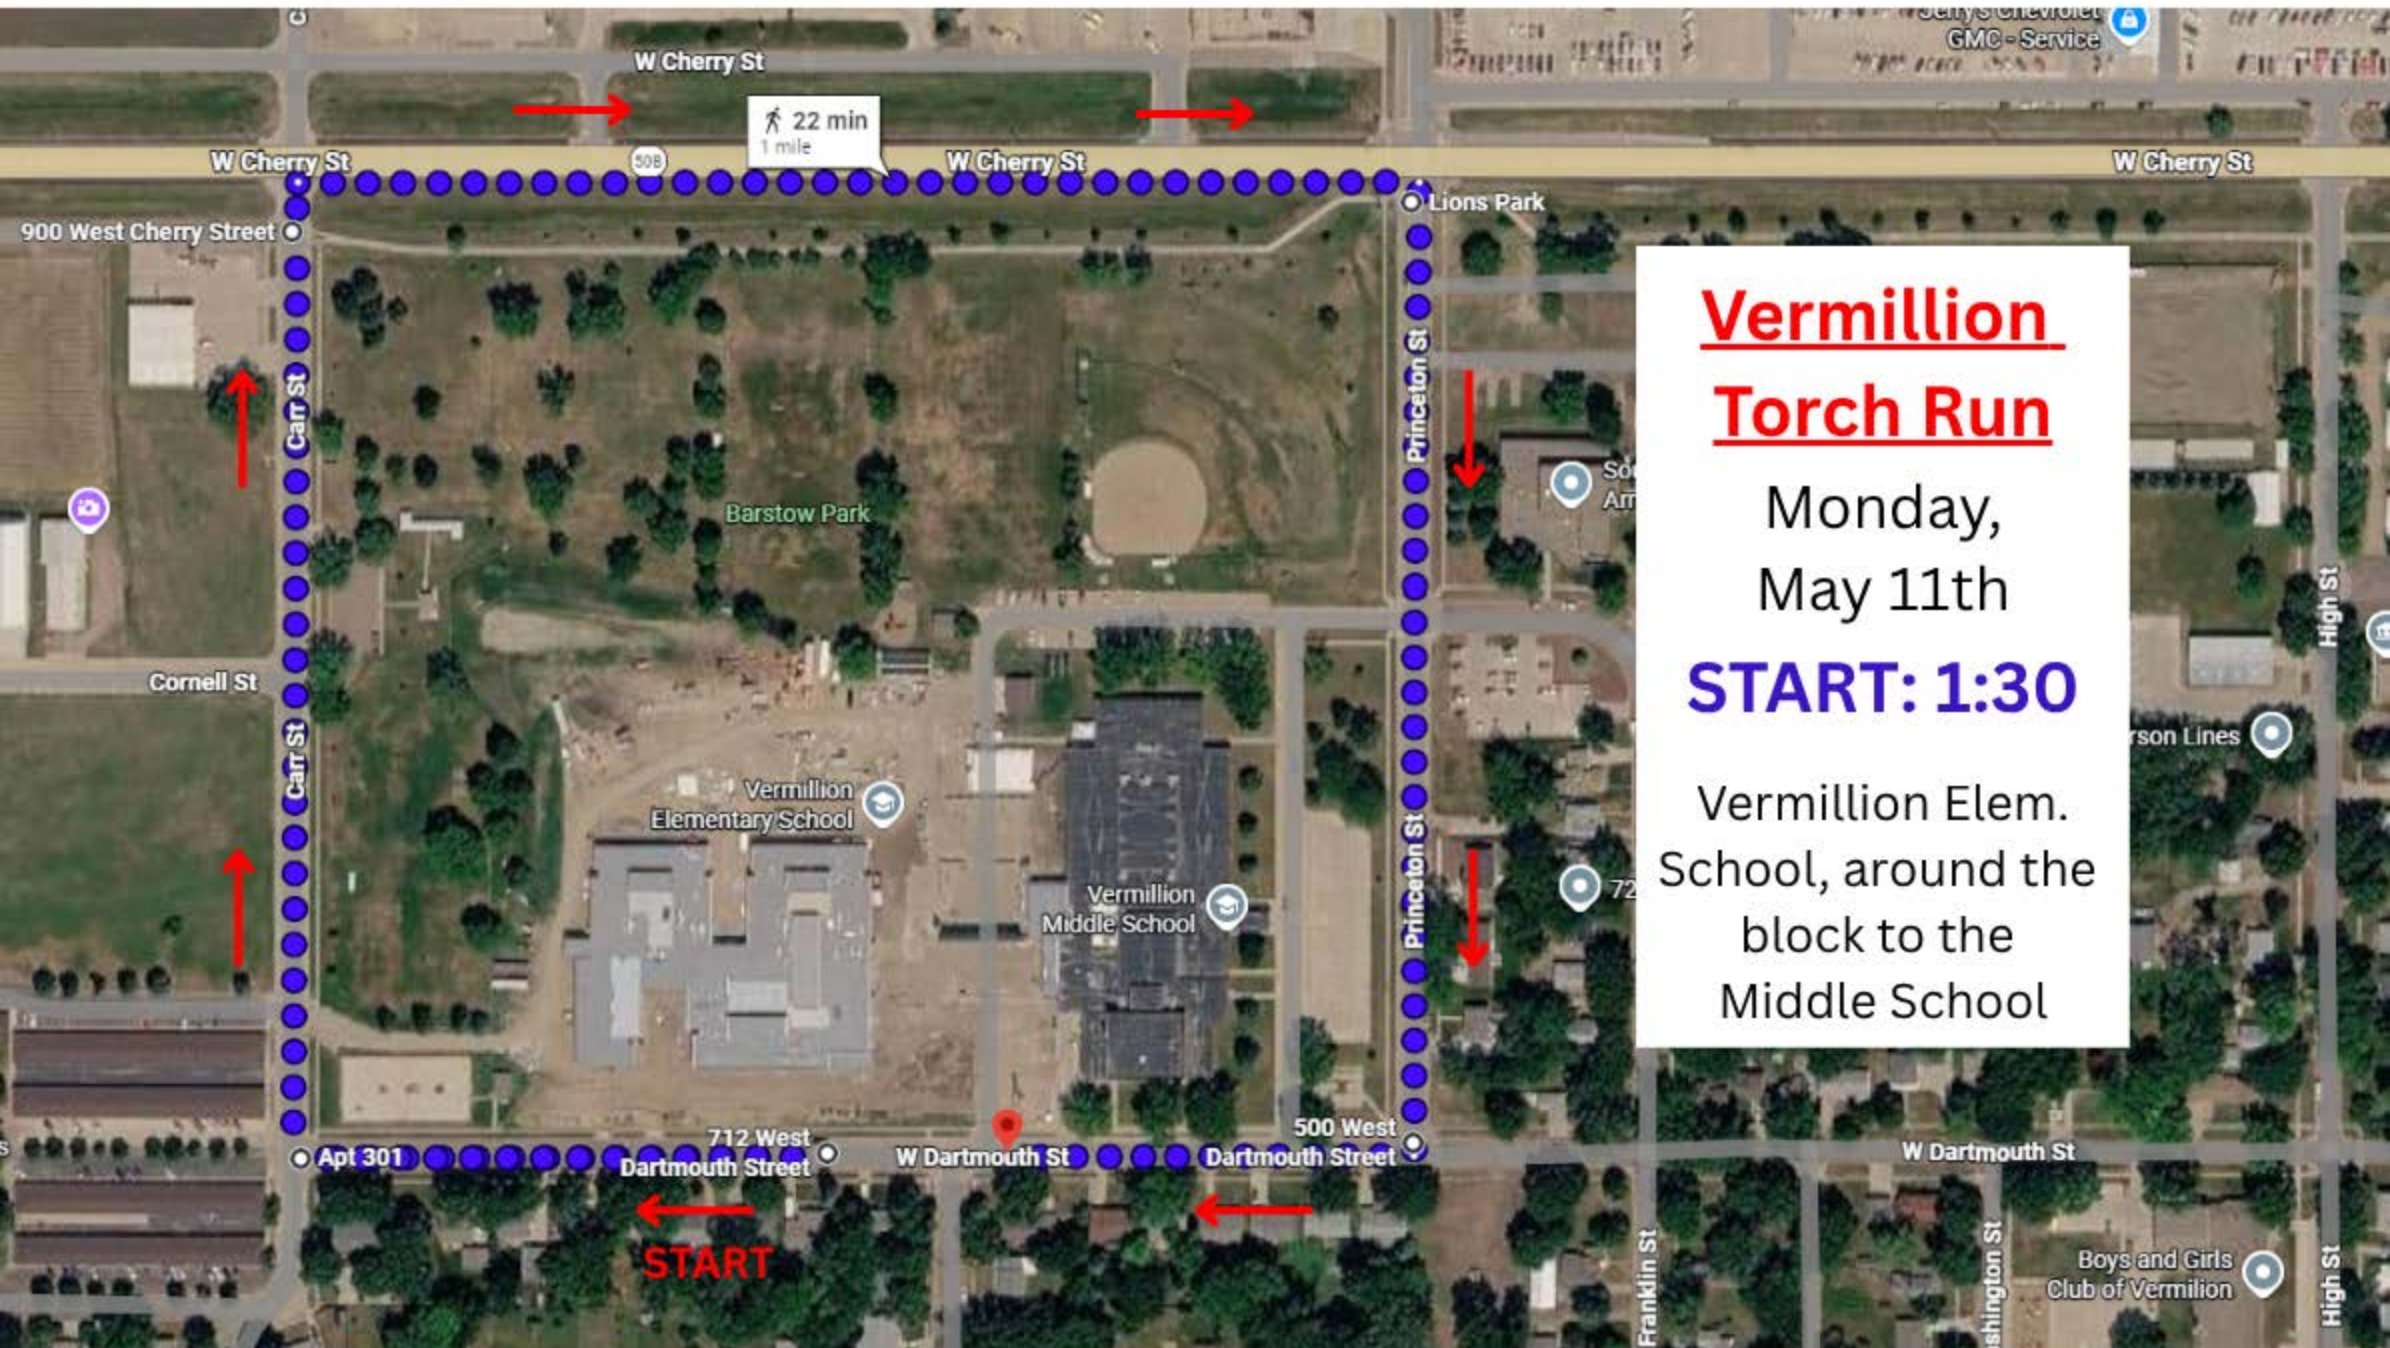

Vermillion Torch Run

Monday,
May 11th

START: 1:30

Vermillion Elem.
School, around the
block to the
Middle School