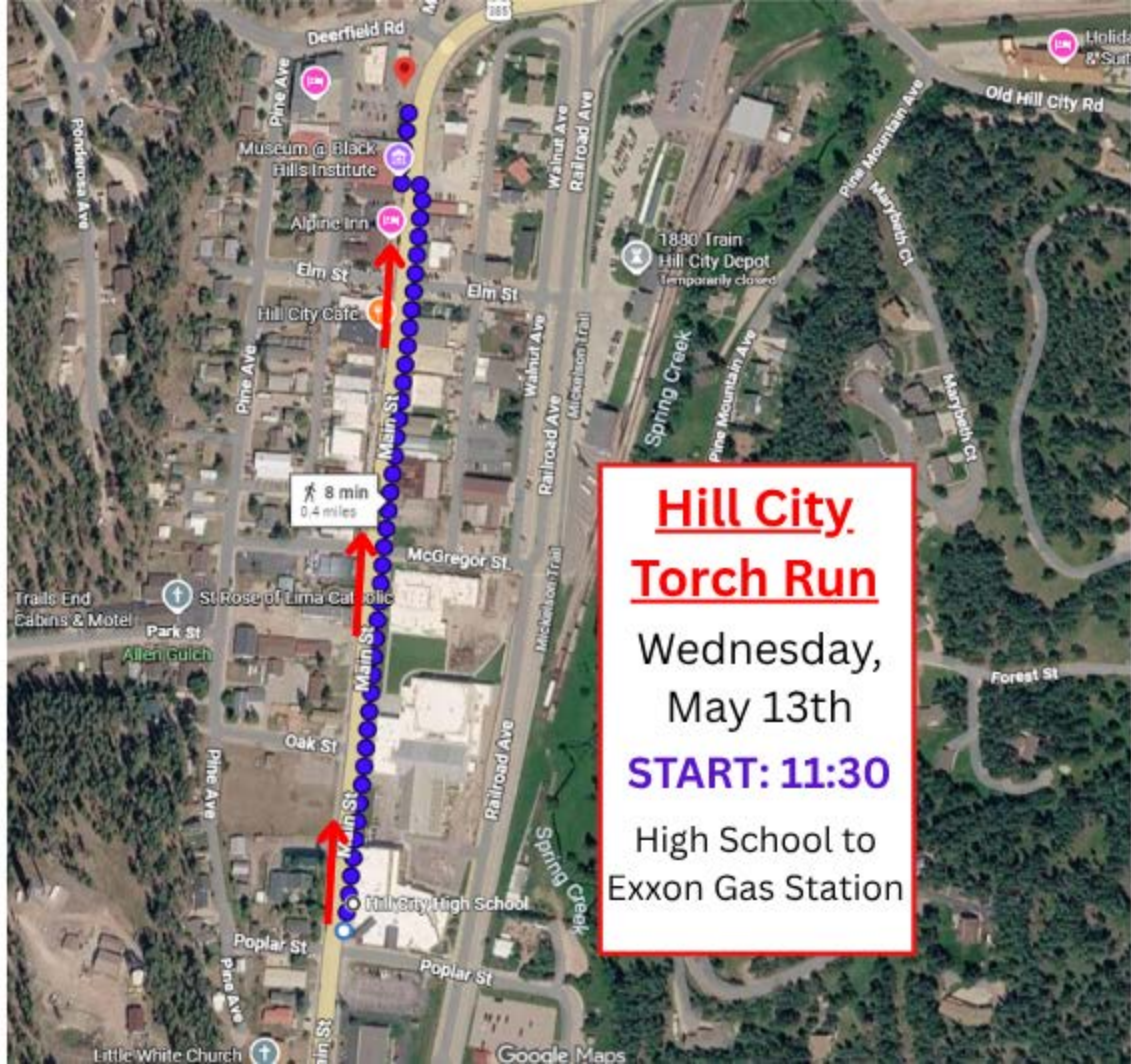

Sherman St

Bluebell Ln

Wildcat Ln

Custer YMCA Child  
Development Center

Bluebell Ln

Rose Quar

**Hill City**  
**Torch Run**  
Wednesday,  
May 13th  
**START: 11:30**  
High School to  
Exxon Gas Station

1880 Train -  
Keystone Depot  
Temporarily closed