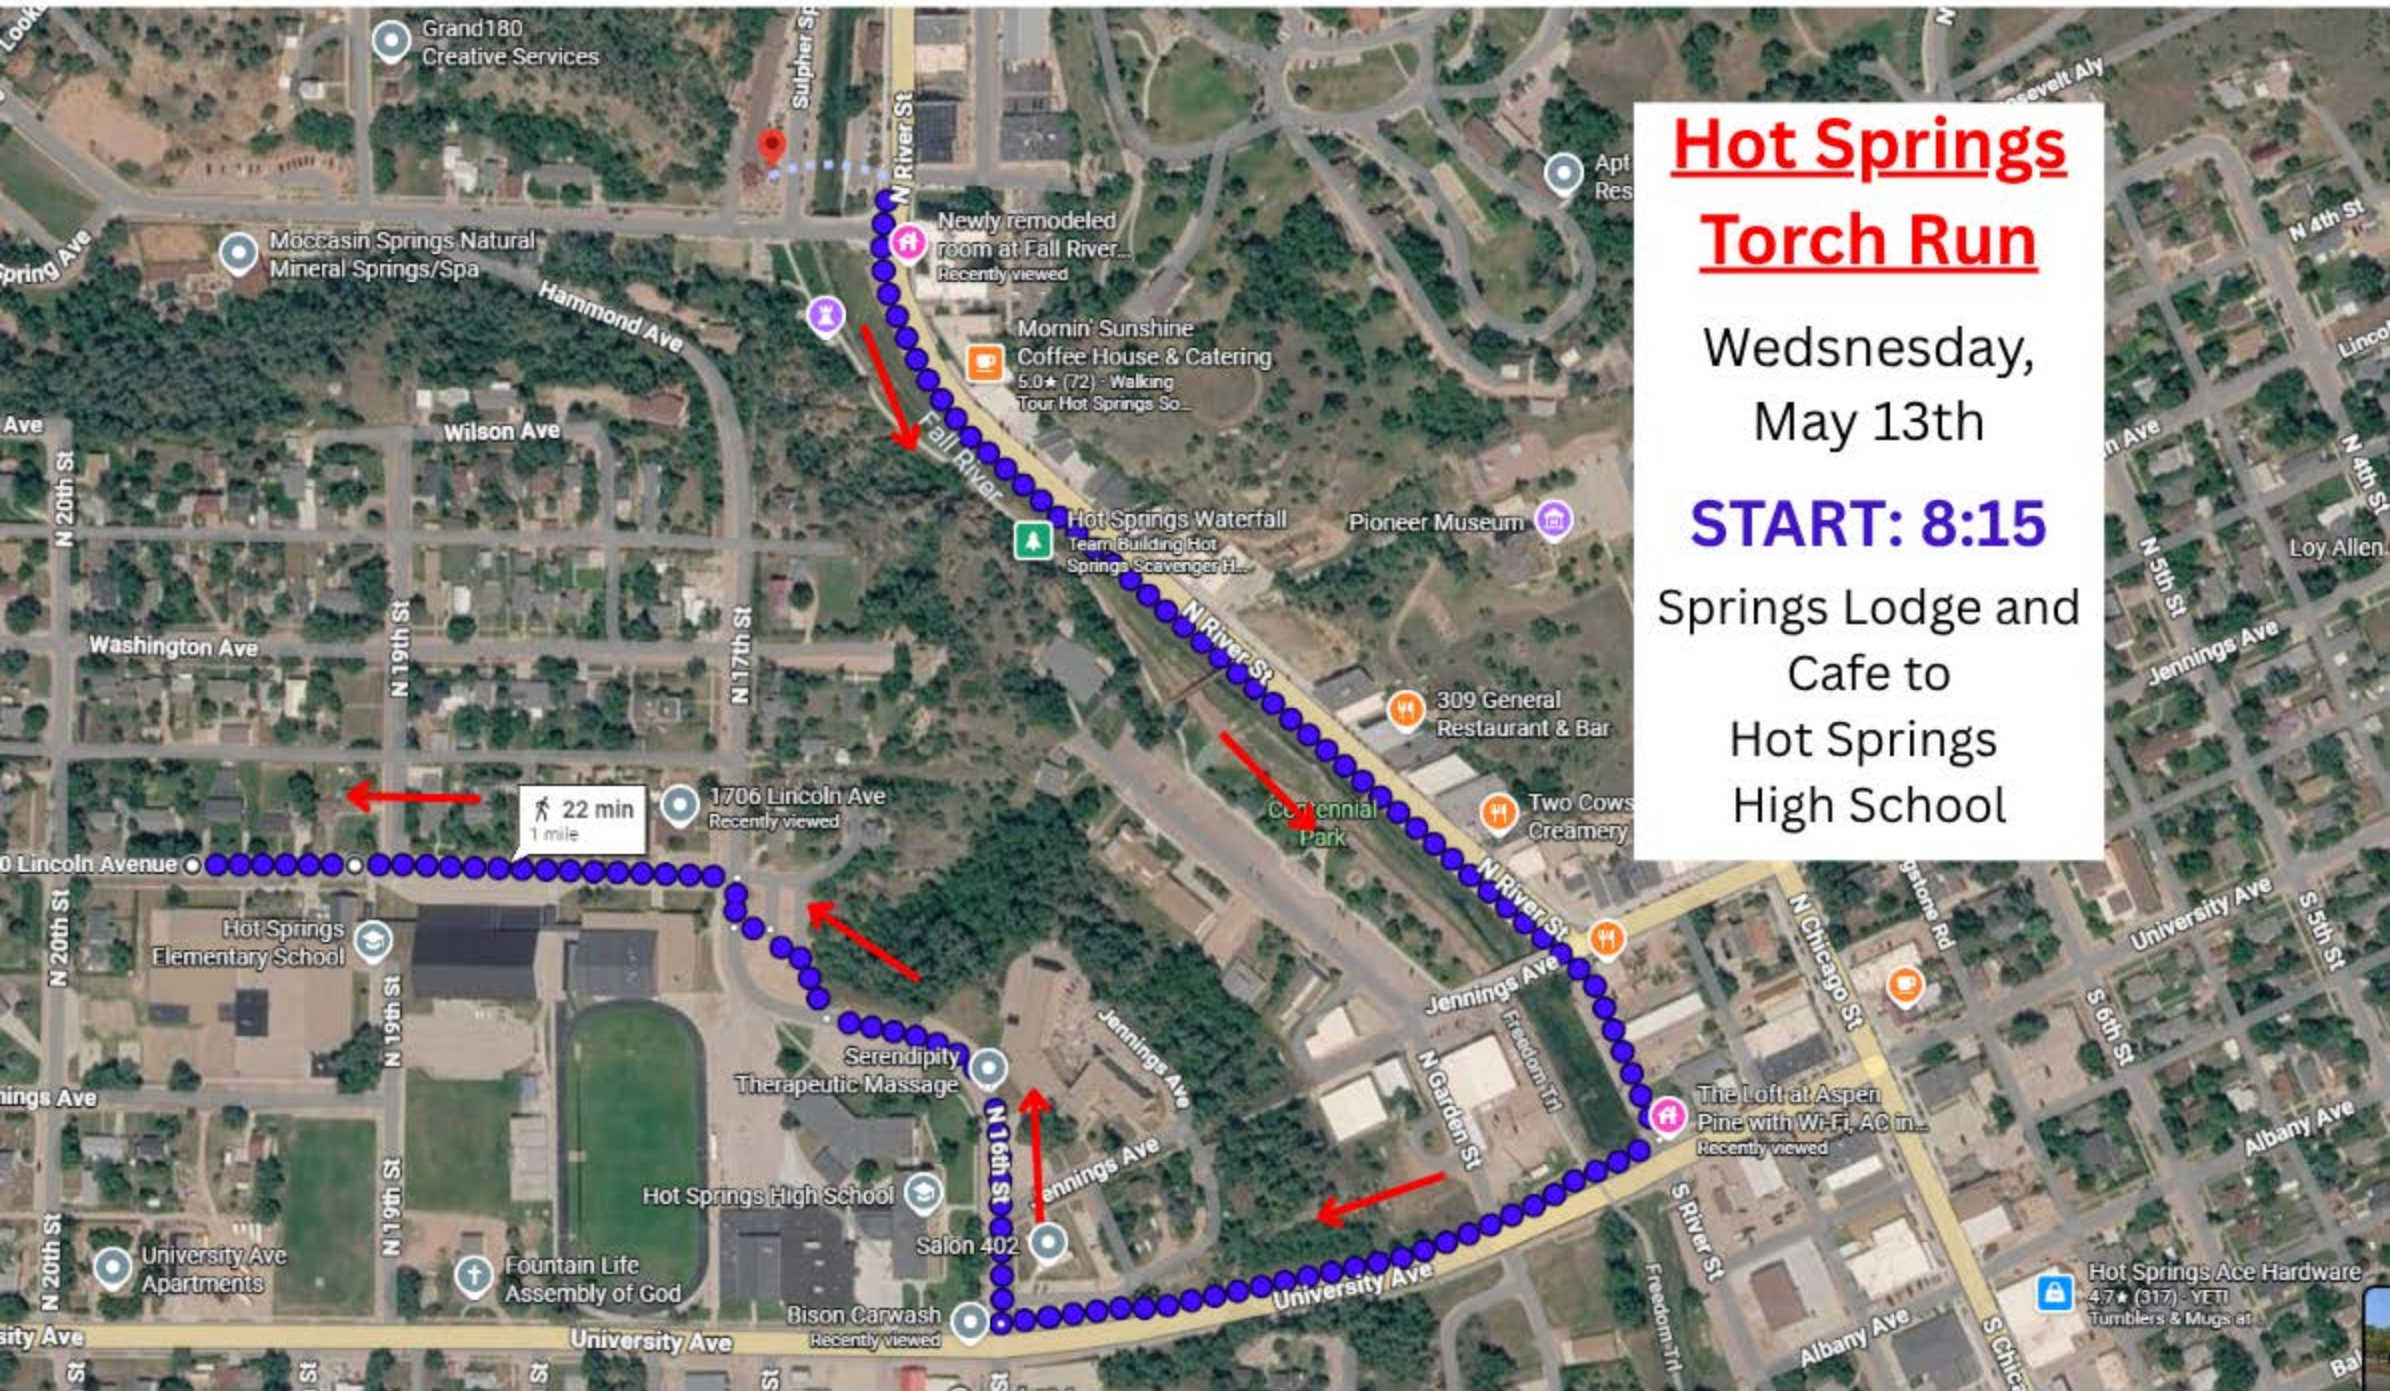

Hot Springs Torch Run

Wednesday,
May 13th

START: 8:15

Springs Lodge and
Cafe to
Hot Springs
High School

Hot Springs Ace Hardware
4.7★ (317) - YETI
Tumblers & Mugs at